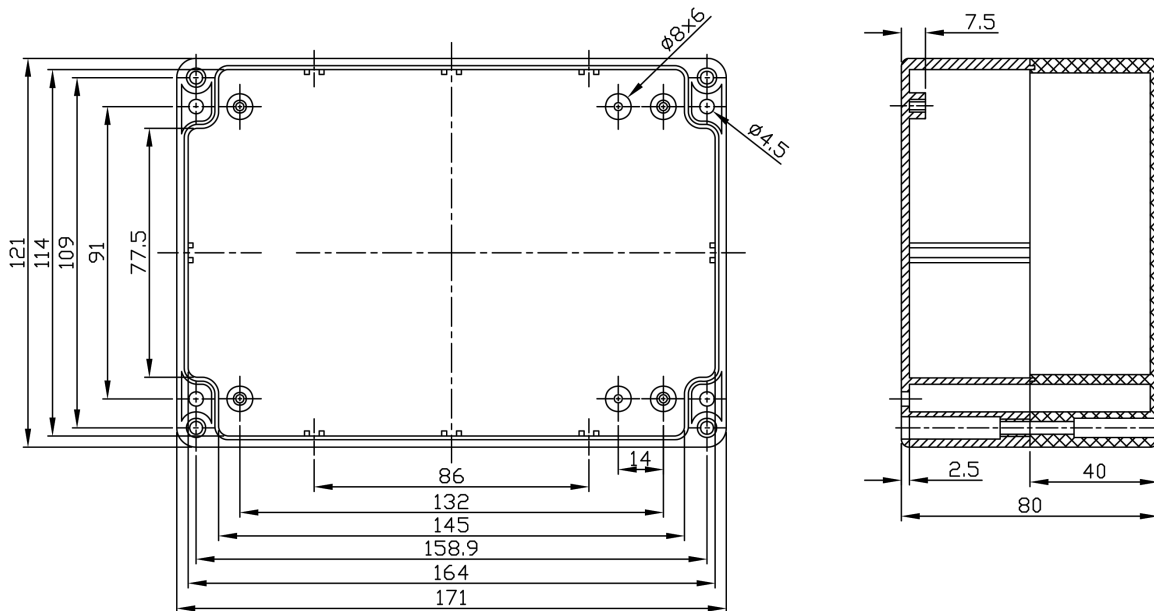

G340-G223

Specifications:

Enclosure Type	: Multipurpose
Body Colour	: Grey
Operating Temperature	: -40°C to +100°C

Dimensions : Millimetres

Part Number Table

Description	Part Number
Box, Polycarbonate, IP65, Grey	G223
Box, ABS, IP65, Grey	G340