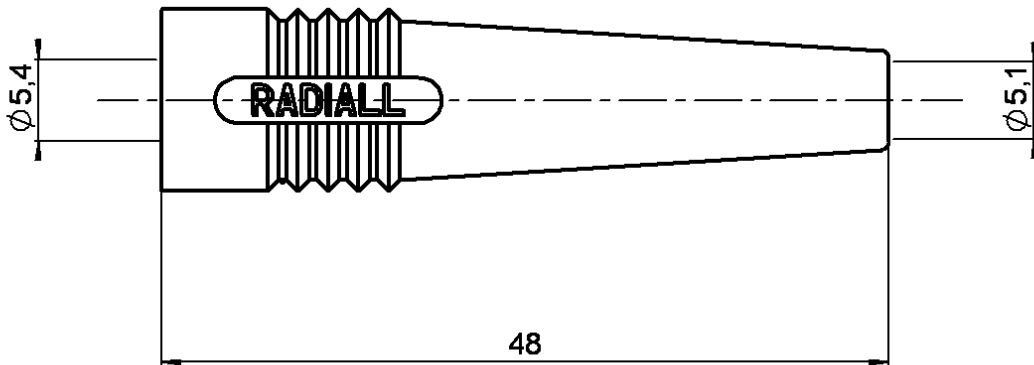

BLACK SLEEVE PROTECTOR

CABLE DIA 5 - PACK 100

R280.570.000

Series : ACC-COAX

All dimensions are in mm.

| COMPONENTS | MATERIALS | PLATINGS (µm) |
|----------------|-------------------------|---------------|
| BODY | TEFABLOC TO CA 920 73 A | - |
| CENTER CONTACT | - | - |
| OUTER CONTACT | - | - |
| INSULATOR | - | - |
| GASKET | - | - |
| OTHERS PARTS | - | - |

Operating temperature : -50/+125° °C

Weight : 2.950 g

Others characteristics : COULEUR : NOIR Ral 9005
 COLOUR : BLACK Ral 9005
 SPECIF : 4795 515 (07/84)

Issue : 0125 B

In the effort to improve our products, we reserve the right to make changes judged to be necessary.