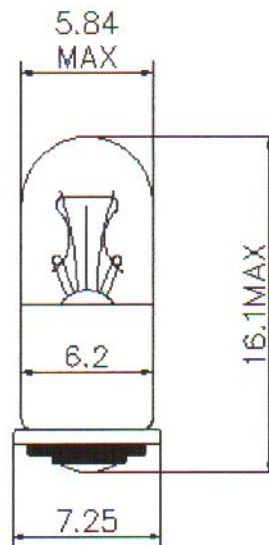

## SPECIFICATION SHEET

RS Stock No.

104547

*DRAWING - I*

Unit : mm

1. Structure	Bulb Type	T1 3/4Clear
	Bulb Diameter	Ø5.84Max.
	Length	16.1Max
	Base Type	M.F.
2. Design Characteristics	Voltage	48V
	Amperage	25mA±10%
	Filament Type	Vacuum type
	Luminous Flux	4.0Lm±20%
	Life Hours	2,500Hrs