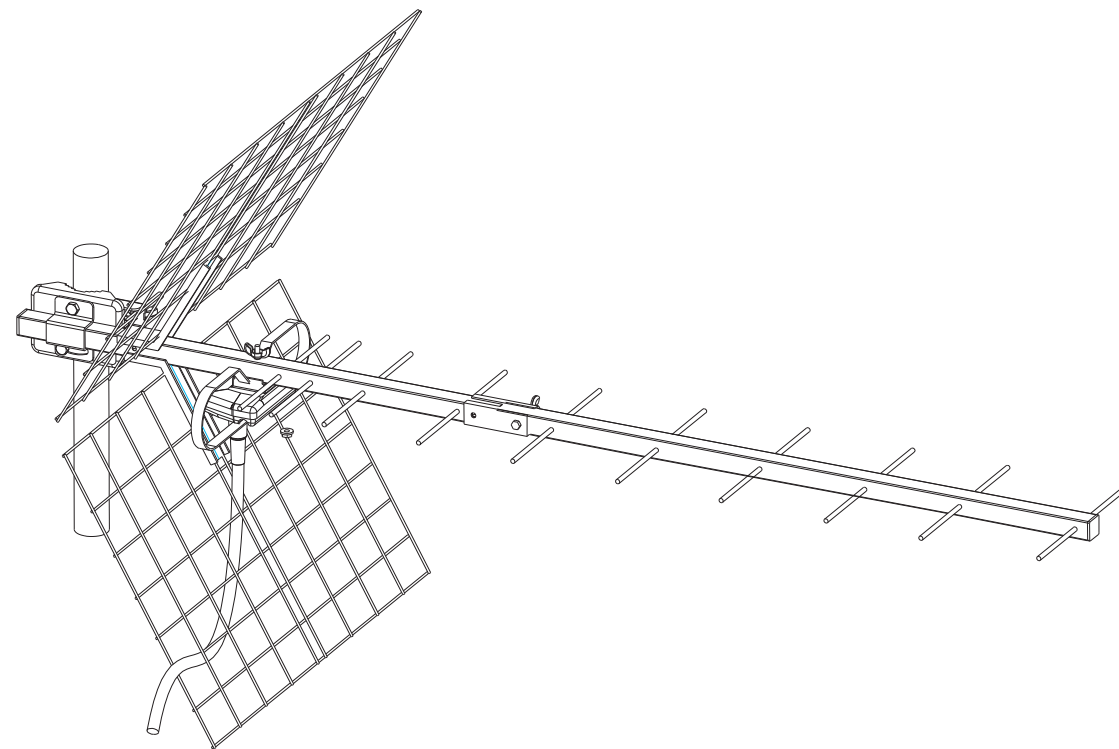

ANT-UHF41-KN

TV Antenna UHF

Technical data:

| Frequency | Channel | Imped | No. of elements | Gain | Front-back ratio | Beam width Honz/vertical | Length |
|-------------|---------|-------------|-----------------|----------|------------------|-----------------------------|--------|
| 470~862 MHz | 21-69 | 75 Ω | 21 | 10-12 dB | 24dB | H30°- 50°/ V35°- 55° | 1070mm |

Antenna connection:

Antenna assignment diagram: