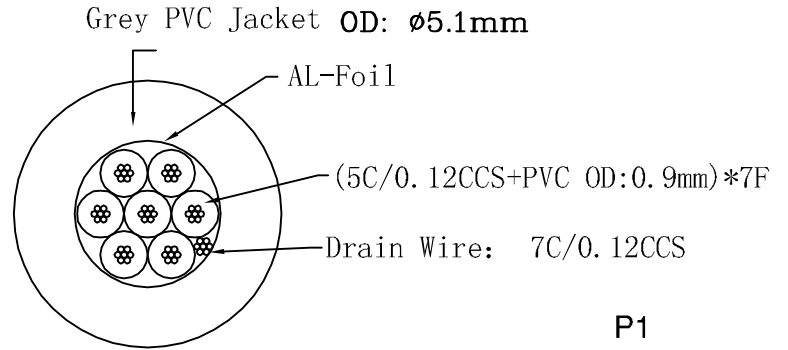

Cable Marking: Ω AWM VW-1 80°C 30V LOW VOLTAGE COMPUTER CABLE MADE IN CHINA

P1	P2
2	3
3	2
4	6
5	5
6	4
7	8
8	7
Sheel	Sheel

MODEL NO. CABLE-138/NEDIS

△	2007/07/24	A1
SYM	DATE	REVISION