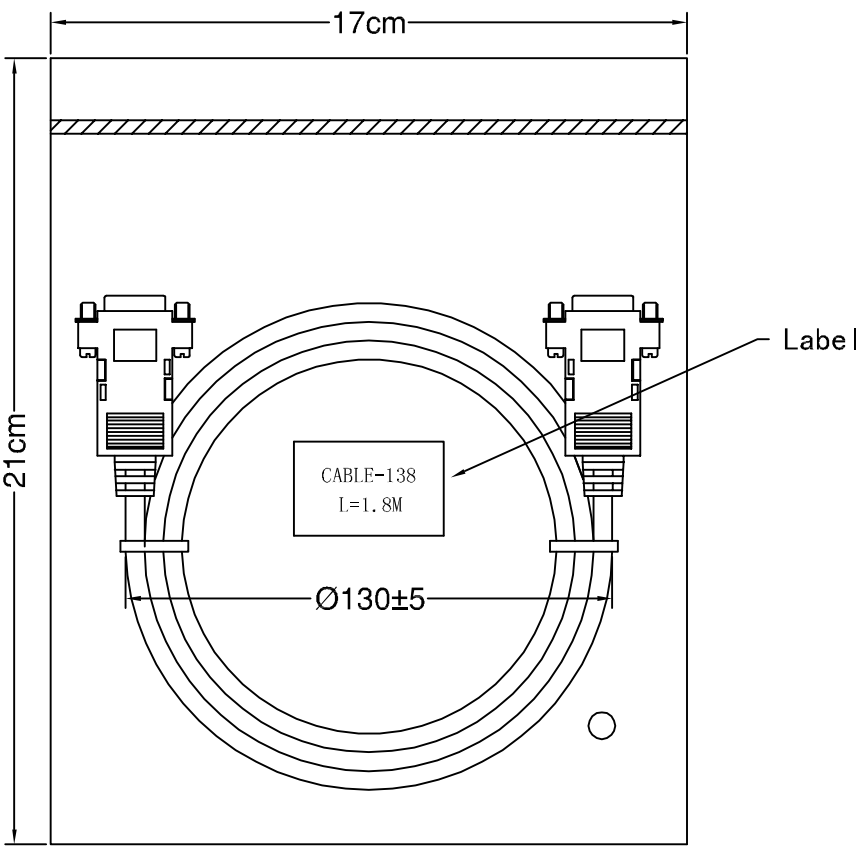

Cable Marking: Ω AWM VW-1 80°C 30V LOW VOLTAGE COMPUTER CABLE MADE IN CHINA

P1	P2
2	3
3	2
4	6
5	5
6	4
7	8
8	7
Sheel	Sheel

MODEL NO. CABLE-138/NEDIS

△	2007/07/24	A1
SYM	DATE	REVISION