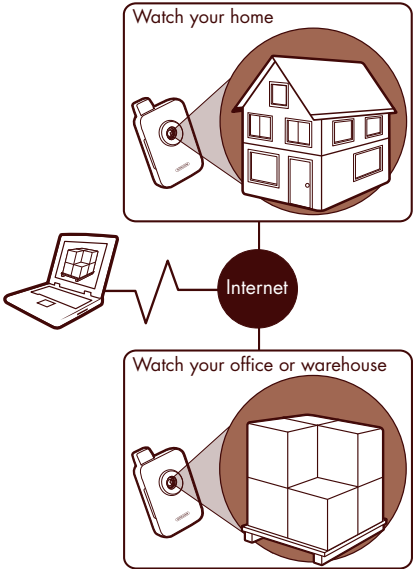

Data sheet: WL-405

Product code : WL-405
 Product name : Wireless Internet Security Camera
 EAN code : 8716502022564

The Wireless Internet Security Camera 150N is ideal for wireless monitoring of various spaces at home (baby's bedroom or your living room) or the office (reception area or warehouse). By connecting the camera to your wireless network, you can access the live images recorded by the camera from any desktop PC or notebook using the Internet or Intranet. All you need is a web browser and an IP address. With the camera you can keep an eye on your home or office at any time from any location. Because of the extensive wireless range, the camera does not need to be placed near the router, thereby offering optimum flexibility.

- | | | | |
|---|--|--|---|
| Internet Camera
Watch your home or office from anywhere in the world | Motion detection
Automatic recording and notification via email | Excellent wireless performance
150 Mbps speed and reliable range | Easiest setup and security
Create a safe wireless connection in just one click |
| | | | |

Box content:

- Wireless Internet Security Camera 150N
- Power Adapter, User manual
- CD incl. camera software, Mounting stand

System requirement:

- Compatible with all operating systems
- CD-ROM drive

Technical specifications: WL-405

- **Network Protocols:** TCP/IP, DHCP, SMTP, NTP, HTTP, FTP, NTP, RTP, RTSP, UPnP (Discovery only)
- **Network Interface:** 1 Ethernet 10/100 BaseT (RJ45)
wired LAN connection, 1T1R wireless LAN, based on 802.11n technology
- **LED's:** 2
- **Power Adapter:** 5V DC External
- **Lens:** F2.8mm @F2.8 Fixed Focus lens (cell phone size) in socket type
- **Supported resolutions:** 640x480 (VGA); 320x240 (QVGA); 160x120 (QQVGA)
- **Video streaming:** MPEG4; MJPEG
- **Dual mode:** MPEG4; MJPEG
- Also supports RTP/RTSP streaming and Mobile streaming