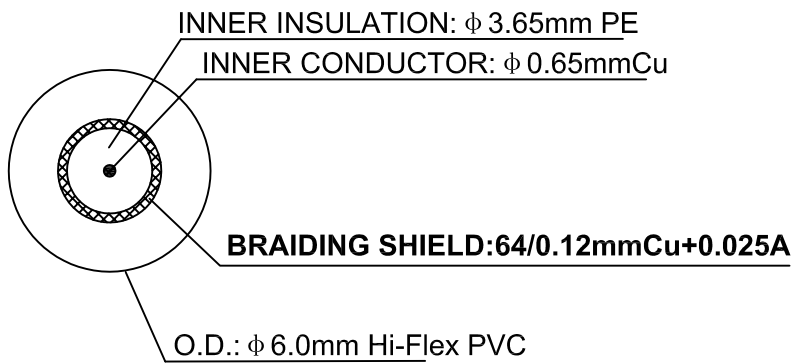

1. Production outlines

Cable print: HQ Silver Series www.HQproducts.com

2. Structure of cable

3. Wiring diagram

Nedis number	Length
HQSS1527/1.5	1.5m
HQSS1527/2.5	2.5m
HQSS1527/5	5.0m
HQSS1527/10	10.0m