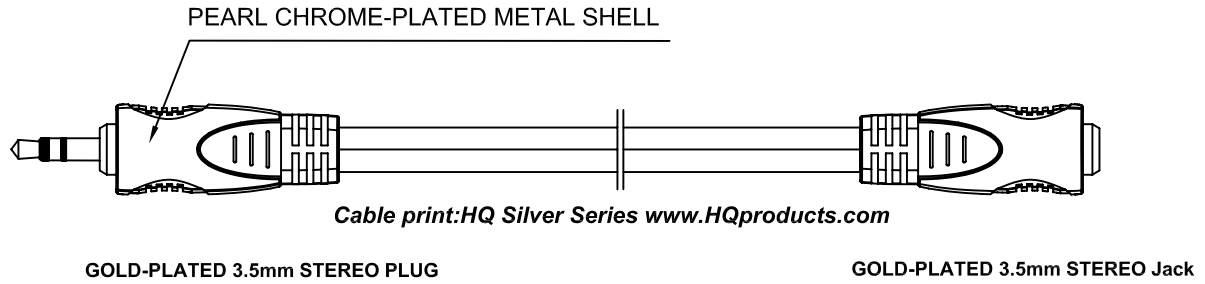

1. Production outlines (Moulded 3.5mm Stereo plug to 3.5mm Stereo Jack Assembled Pearl Chrome-Plated Metal Shell)

2. Structure of cable

3. Wiring diagram

Nedis number	Length
HQSS2423/1.5	1.5m
HQSS2423/2.5	2.5m
HQSS2423/5	5m
HQSS2423/10	10m