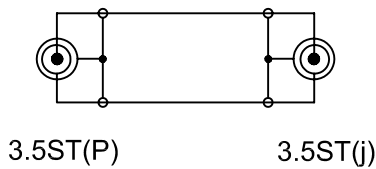

1. Production outlines (Moulded 3.5mm Stereo plug to 3.5mm Stereo Jack Assembled Pearl Chrome-Plated Metal Shell)

2. Structure of cable

3. Wiring diagram

Nedis number	Length
HQSS2423/1.5	1.5m
HQSS2423/2.5	2.5m
HQSS2423/5	5m
HQSS2423/10	10m