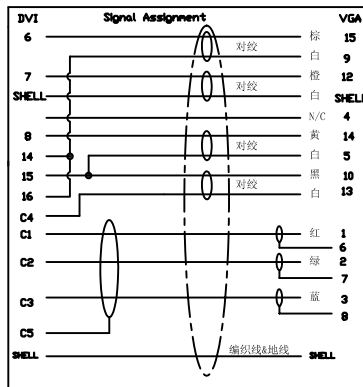

LENGTH (MM)
1500 ±20
2500 ±30
5000 ±50
10000 ±100
15000 ±150
20000 ±200

**FEATURES**

- 1. Gold-plated plugs
- 2. Zn alloy pearlized Chromium-plated housings
- 3. No ferrite
- 4. With PET sleeve

**ELECTRICAL SPECIFICATION:**

- 1. Withstanding voltage: 500VDC 0.1SEC
- 2. Insulation Resistance: 50Mohm
- 3. The Maximum Length of Cable is 15M

Cable Termination

12	VGA 15PIN PVC MOLDED	1PCS	
11	VGA 15PIN METAL SHELL I/II	1PCS	
10	VGA 15PIN PLUG (PINS GOLD-PLATED, SHELL GOLD-PLATED)	1PCS	
9	FERRITE BEADS JACKET	2PCS	
8	FERRITE BEADS JDK16X28.5X8.3	2PCS	
7	CLENT'S LOGO label	2PCS	
6	Cable	1PCS	
5	DVI(P)SCREW THUMB HANDLE Zn Alloy, Ni-plated	4PCS	
4	SCREWS 4-40UNC steel Ni-plated	4PCS	
3	DVI(P)PVC TAIL PVC black	1PCS	
2	DVI(P)Metal Housing Zn Alloy, pearl Chromium-plated	1SET	
1	24+1 PLUG (PINS Gold-plated, METAL SHELL Gold-plated)	2PCS	
Item	Descriptions	Quantity	Remark