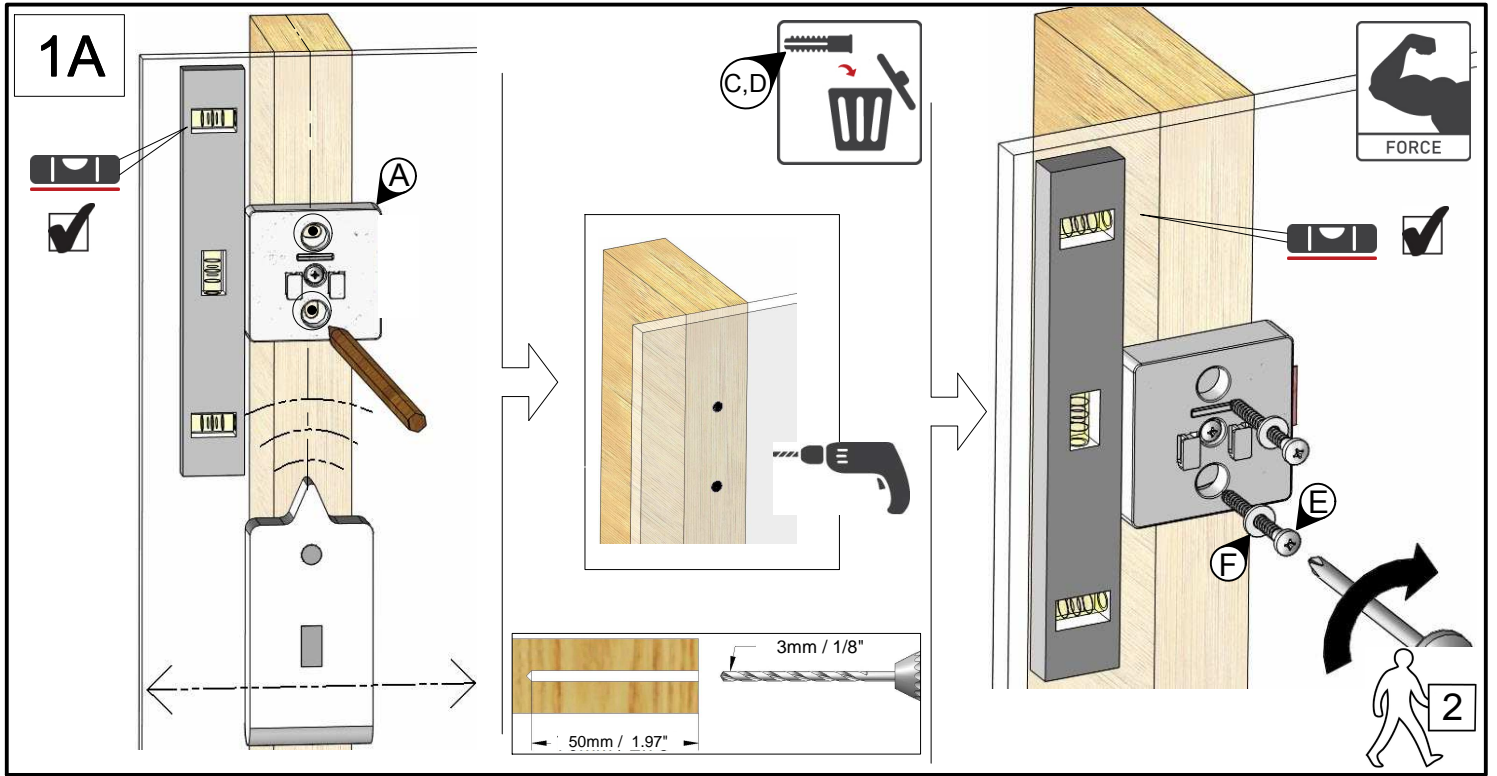

| | | |
|--|---------------|------------|
| Fits all Tablets 7" - 12" / 17.8 - 30.5cm | Max | |
| | US 2.2 lbs | EU 1 kg |

1C