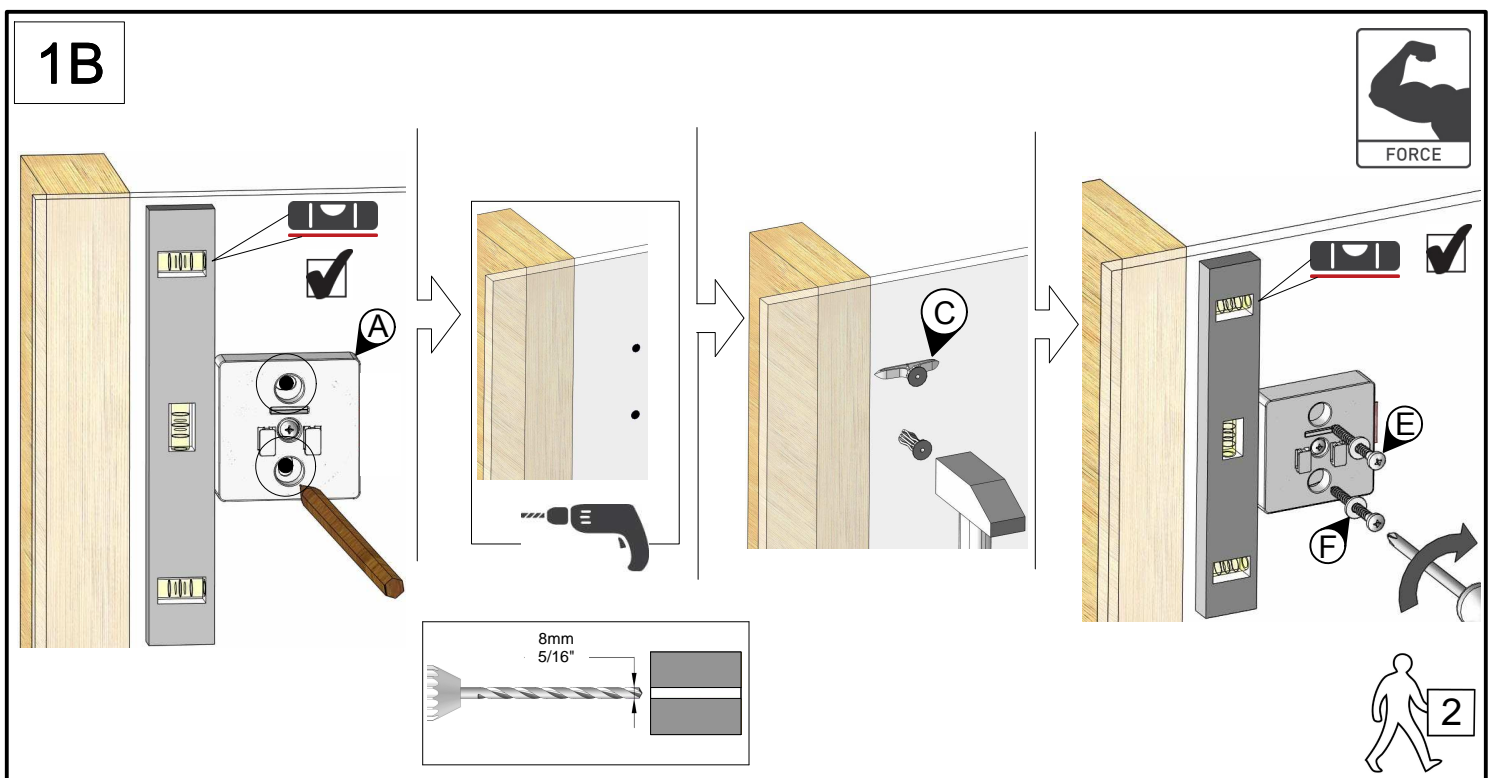

| | | |
|--|---------------|------------|
| Fits all Tablets 7" - 12" / 17.8 - 30.5cm | Max | |
| | US 2.2 lbs | EU 1 kg |

1C