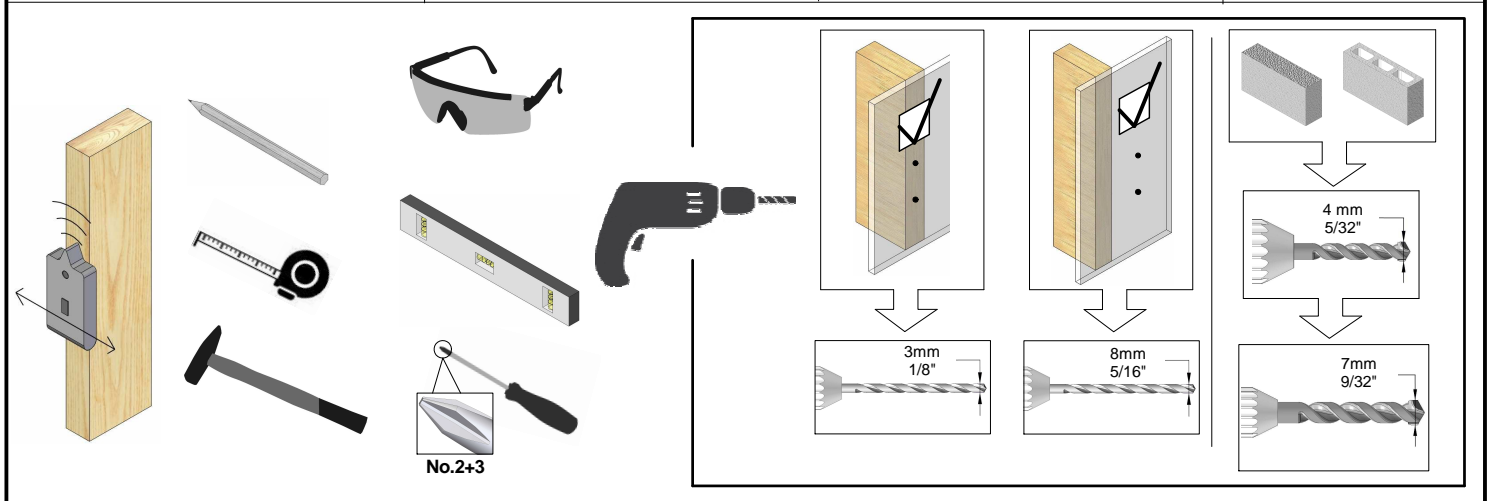

| | | |
|--|---------------|------------|
| Fits all Tablets 7" - 12" / 17.8 - 30.5cm | Max | |
| | US 2.2 lbs | EU 1 kg |

1C