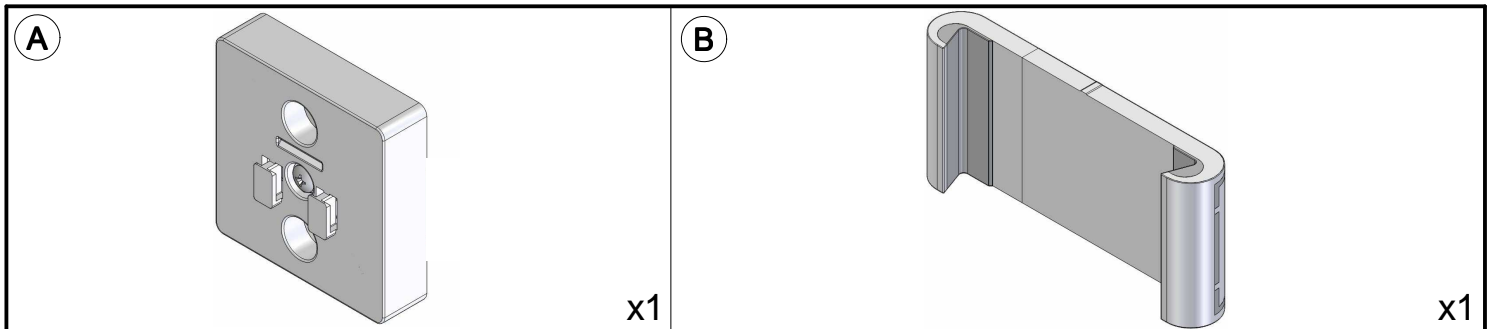

| | | |
|--|---------------|------------|
| Fits all Tablets 7" - 12" / 17.8 - 30.5cm | Max | |
| | US 2.2 lbs | EU 1 kg |

1C