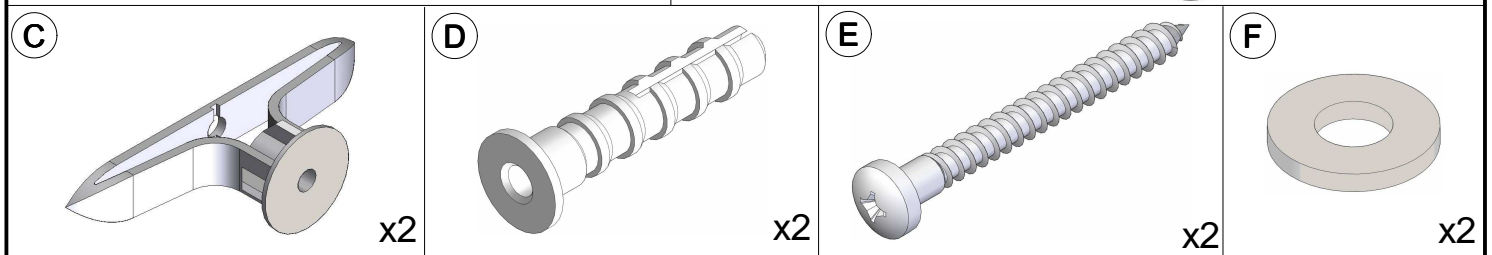

| | | |
|--|---------------|------------|
| Fits all Tablets 7" - 12" / 17.8 - 30.5cm | Max | |
| | US 2.2 lbs | EU 1 kg |

1C