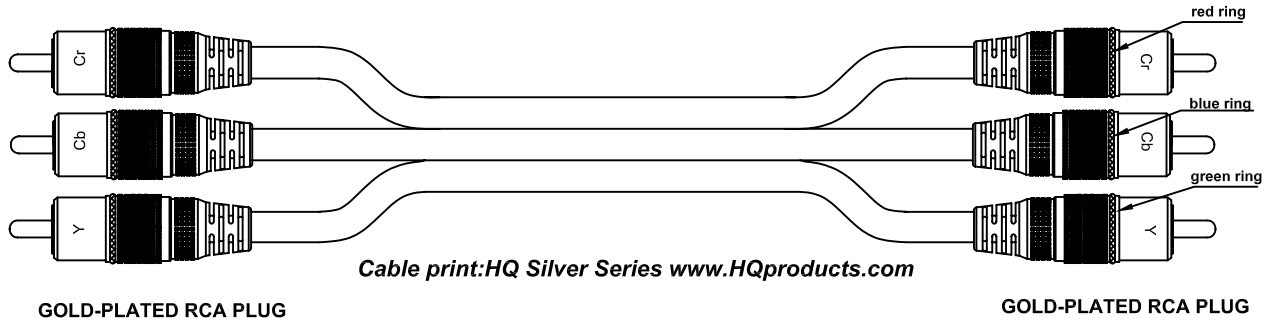

1. Production outlines (Moulded 3RCA Plug and to 3RCA Plug Assembled Pearl Chrome-Plated Metal Shell)

2. Structure of cable

3. Wiring diagram

Nedis number	Length
HQSS3811/1.5	1.5m
HQSS3811/2.5	2.5m
HQSS3811/5	5m
HQSS3811/0.75	0.75m
HQSS3811/10	10m
HQSS3811/15	15m
HQSS3811/20	20m