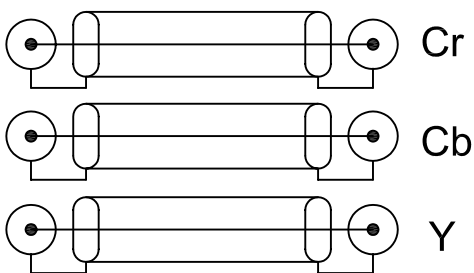

1. Production outlines (Moulded 3RCA Plug and to 3RCA Plug Assembled Pearl Chrome-Plated Metal Shell)

2. Structure of cable

3. Wiring diagram

Nedis number	Length
HQSS3811/1.5	1.5m
HQSS3811/2.5	2.5m
HQSS3811/5	5m
HQSS3811/0.75	0.75m
HQSS3811/10	10m
HQSS3811/15	15m
HQSS3811/20	20m