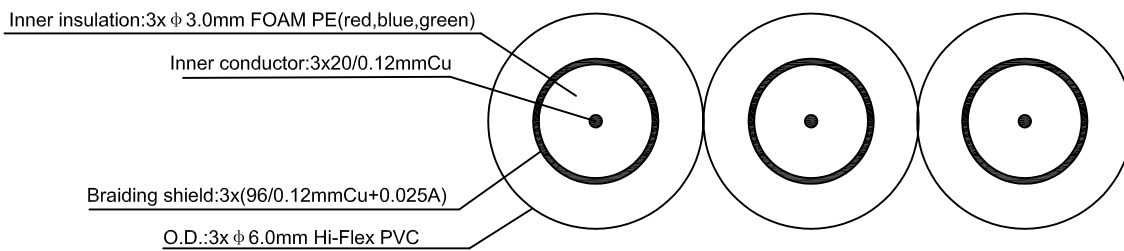

1. Production outlines (Moulded 3RCA Plug and to 3RCA Plug Assembled Pearl Chrome-Plated Metal Shell)

2. Structure of cable

3. Wiring diagram

Nedis number	Length
HQSS3811/1.5	1.5m
HQSS3811/2.5	2.5m
HQSS3811/5	5m
HQSS3811/0.75	0.75m
HQSS3811/10	10m
HQSS3811/15	15m
HQSS3811/20	20m