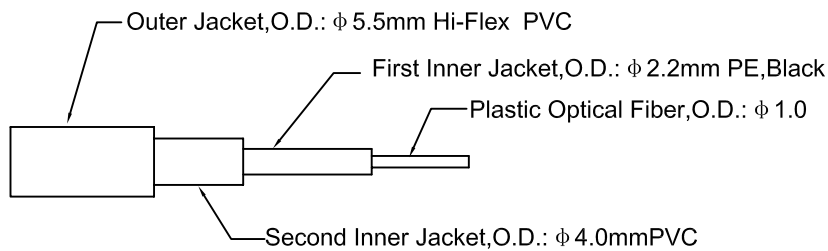

## 1. Production outlines (Moulded Toslink Plug and to Toslink Plug Assembled Pearl Chrome-Plated Metal Shell)

Cable print: HQ Silver Series [www.HQproducts.com](http://www.HQproducts.com)

GOLD-PLATED TOSLINK PLUG

GOLD-PLATED TOSLINK PLUG

## 2. Structure of cable