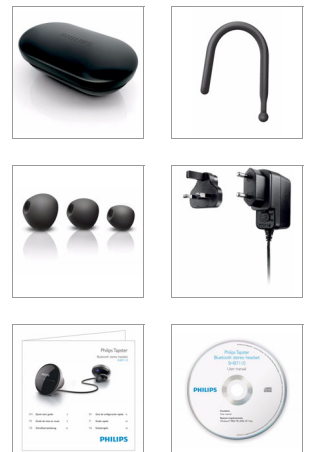

Philips Tapster  
Bluetooth stereo headset

**Tapster**

**SHB7110**

# Headset with touch controls

for wireless calls and music

Enjoy magic and simplicity at your fingertips with the touch and gesture-controlled Philips Tapster Bluetooth stereo in-ear headset. It delivers pristine audio quality with FullSound technology and clear calls enhanced by EverClear.