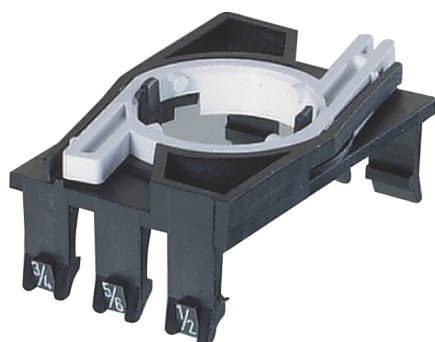

Coupling with reference numbers 1-3-2, for contact blocks with single contacts**5.05.510.935/0000****Other specifications**ROHS compliant yesREACH compliant yes

Mouser Electronics

Authorized Distributor