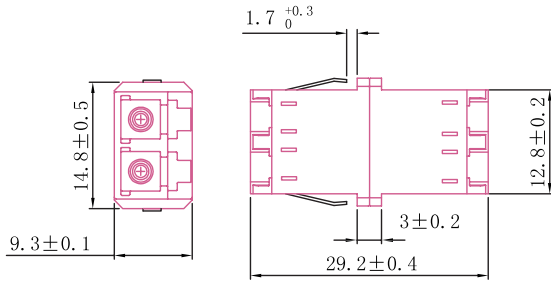

Technical Drawings

FA03LC1

LC white dust cap

LC metal mount

LC blue body
(SC simplex footprint)

Blue bush

LC sleeve ceramic

Unit: mm

Made in China

www.logilink.com

*The specifications and pictures are subject to change without prior notice.
*All trade names referenced are the registered trademarks of their respective owners.

FA03LC4

Unit: mm