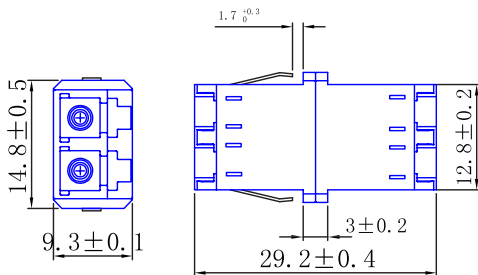

Fibre Adapter LC Duplex without Flange

Technical Features

Ceramic sleeve

With metal clip

Part-No	Type	Mode	Color	EAN Code
FA03LC1	OS2	Singlemode	Blue	4052792043815
FA03LC4	OM4	Multimode	Violet	4052792062960

Technical Drawings

FA03LC1

LC white dust cap

LC metal mount

LC blue body
(SC simplex footprint)

Blue bush

LC sleeve ceramic

Unit: mm