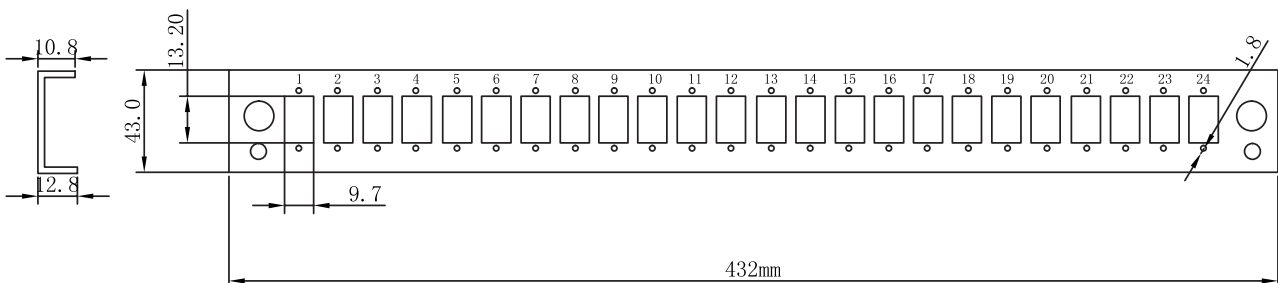

Front Panel 24 x LC-Duplex or SC-Simplex for 19" Fiber Optic Enclosure

Technical Features

Ports: 24 x LC-Duplex

Material: Steel, 1mm

Dimension: 433 x 44 x 11mm

Part no.	Color	EAN Code
FB2401B	RAL9005 Black	4052792040128
FB2401G	RAL7035 Light Grey	4052792040111

Technical Drawings

Package Contents

Front Panel 24 x LC-Duplex for 19" Fiber Optic Enclosure x1

Packaging Informations

Packing Dimension	505 x 55 x 16.5mm
Packing Weight	0.225kg (FB2401B)/0.235kg (FB2401G)
Carton Dimension	530 x 330 x 110mm
Carton Q'ty	40pcs
Carton Weight	10.5kg (FB2401B)/10.9kg (FB2401G)