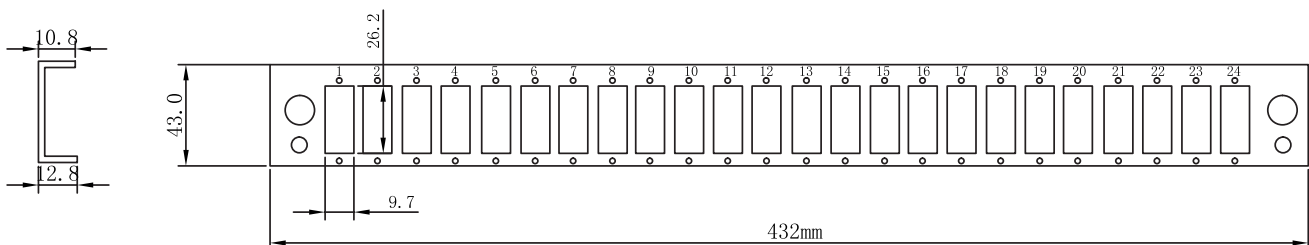

### Technical Features

Ports: 24 x SC-Duplex

Material: Steel, 1mm

Dimension: 433 x 44 x 11mm

Part no.	Color	EAN Code
FB2402B	RAL9005 Black	4052792040142
FB2402G	RAL7035 Light Grey	4052792040135

### Technical Drawings