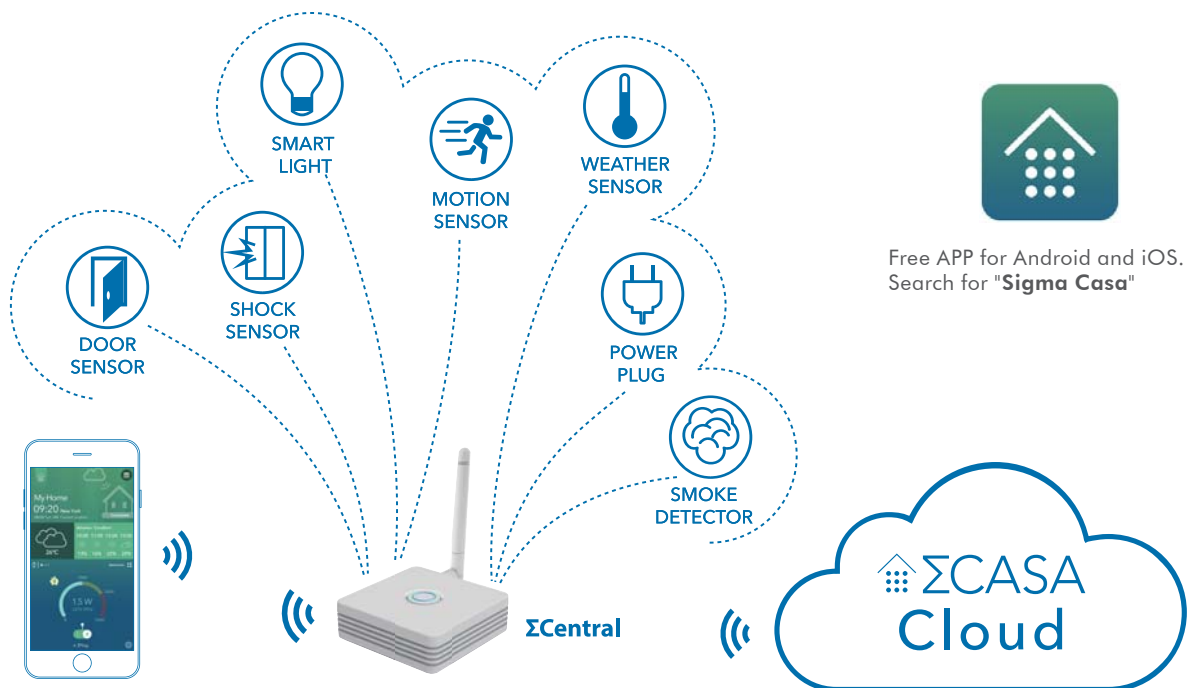

## ΣCentral

Art. No.: SH0001

ΣCentral is the central unit for monitoring and controlling up to 16 ΣCASA Smart Home products. At any time and from anywhere in the world you can check all your settings via app or browser and keep an eye on your devices.

### Features:

- » Access, manage and schedule multiple ΣCasa devices from remote site
- » Multiple control up to 16 devices simultaneously
- » Notification will be sent to smart phone or tablet when events occur
- » Exclusive ΣLink feature enable various combination of conditions to activate your smart life
- » Compatible with Medion® Smart Home Systems

Free APP for Android and iOS.  
Search for "Sigma Casa"

Best Connectivity

RoHS  
compliant

ΣCASA

\* The specifications and pictures are subject to change without notice.  
\* All trade names referenced are the registered trademark of their respective owners.