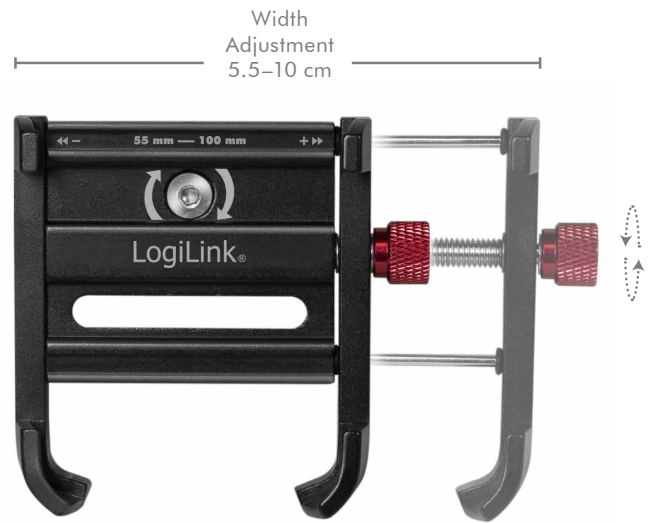

Extremely Flexible Angle Adjustment

With 360° rotation, you can adjust to find the perfect angle. Ideal companion for your any journey on two wheels.

Extra rubber spacers & washers

ALUMINUM