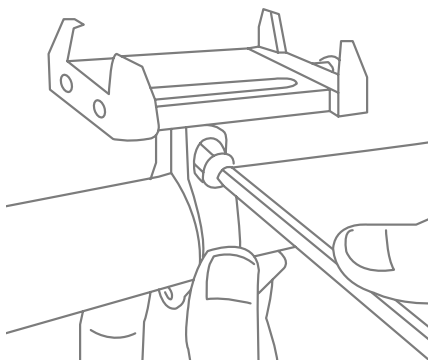

ROTATION

SHOCKPROOF

Security that You Can Count On

Made of high quality aluminum alloy with strong claws to hold your phone tightly, preventing it from falling out even on the bumpiest of roads.

Easy to Install in Just Minutes

Effortlessly install the bike phone holder with included allen wrench; the extra rubber spacers and washers protect your device from scratches and impacts. Quickly mount and unmount by rotating the knob on the side.

Specifications:

Holder Type	Straight
Smartphone Size	3.5–7"
Handlebar Diameter	2.22–3.18 cm
Width Adjustment	5.5–10 cm
Rotation	360°
Material	Aluminum
Color	Black/Red
Dimensions	7.6x8x11.1 cm
Weight	0.12 kg