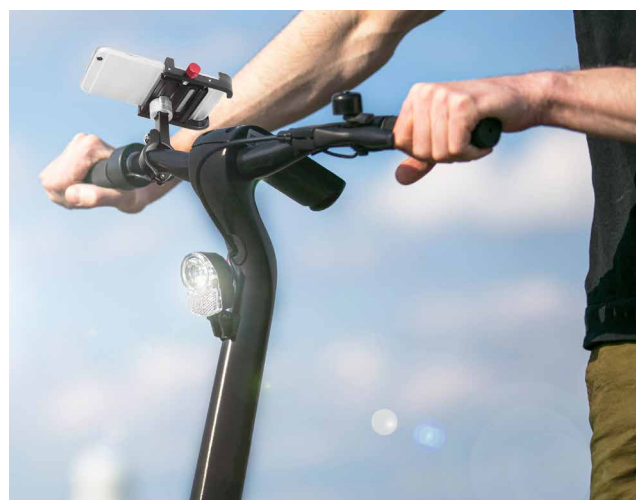

Package Information:

- » Packing Dimension: 120x82x84 mm
- » Packing Weight: 0.17 kg
- » Carton Dimension: 440x430x260 mm
- » Carton Q'ty: 50 pcs
- » Carton Weight: 9 kg