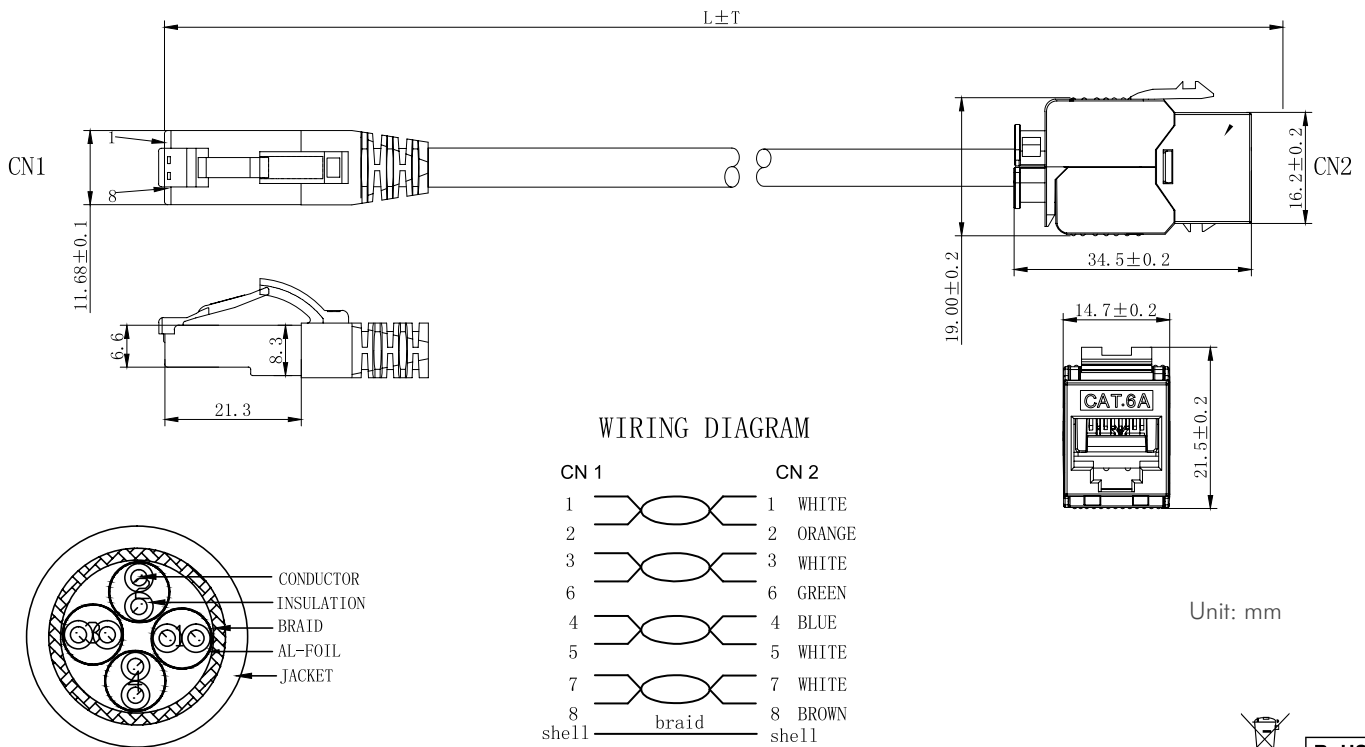

Cat.6A S/FTP Consolidation Point Cable

Technical Features

Cat.6A Class EA channel link

S/FTP AWG26 BC LSZH cable

RJ45 connector to RJ45 keystone jack

Grey RAL 7035

Technical Drawings

Unit: mm

www.2direct.de

RoHS compliant

Length	Grey	EAN Code
1.00 m	CC5032S	4052792064001
2.00 m	CC5052S	4052792064018
3.00 m	CC5062S	4052792064025
5.00 m	CC5072S	4052792064032
7.50 m	CC5082S	4052792064049
10.00 m	CC5092S	4052792064056
15.00 m	CC5102S	4052792064063
20.00 m	CC5112S	4052792064070
25.00 m	CC5152S	4052792064087

Package Contents

1x Cat.6A S/FTP Consolidation Point Cable

Packaging Information

Art-No.	Packing Dimension	Packing Weight	Carton Dimension	Carton Q'ty	Carton Weight
CC5032S	160x210x20 mm	0.059 kg	400x300x300 mm	180 pcs	11.3 kg
CC5052S	150x200x25 mm	0.094 kg	400x300x300 mm	100 pcs	10 kg
CC5062S	200x250x30 mm	0.13 kg	400x300x300 mm	80 pcs	11 kg
CC5072S	200x250x30 mm	0.196 kg	400x300x300 mm	50 pcs	10.4 kg
CC5082S	200x250x50 mm	0.277 kg	400x300x300 mm	35 pcs	10.3 kg
CC5092S	200x250x50 mm	0.36 kg	400x300x300 mm	30 pcs	11.4 kg
CC5102S	250x300x50 mm	0.53 kg	400x300x300 mm	20 pcs	11.2 kg
CC5112S	250x300x65 mm	0.706 kg	400x300x300 mm	18 pcs	13.3 kg
CC5152S	250x300x70 mm	0.871 kg	400x300x300 mm	14 pcs	12.8 kg