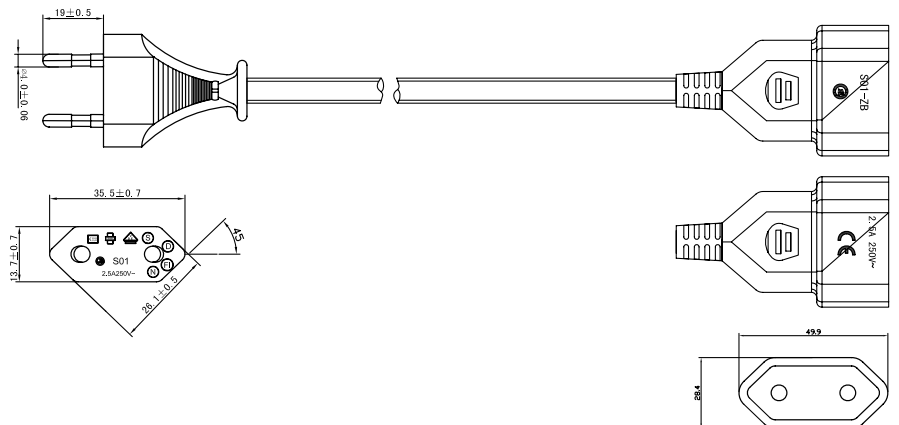

LogiLink®

Power Extension Cable Euro Plug to Euro Socket

Art. No.: CP122
CP123
CP124
CP154

This extension cable is perfect for a flexible power connection for indoor areas.

Features:

- » Euro extension: Euro CEE 7/16 plug to Euro socket/coupling
- » Simply extend your existing power/power cable
- » Cable type: H03VVH2-F, 2x 0.75 mm²
- » Flat cable extension for connecting devices with max. 2.5 A
- » Color: Black

Art-No.	Length	EAN Code
CP154	0.2 m	4052792062588
CP122	1 m	4052792039658
CP123	2 m	4052792039665
CP124	3 m	4052792039672

Technical Drawing:

Package Content:

- » 1x Power Extension Cable

Package Information:

Art-No.	Packing Dimension	Packing Weight	Carton Dimension	Carton Q'ty	Carton Weight
CP154	120 x 40 x 30 mm	0.08 kg	415 x 270 x 260 mm	120 pcs	11 kg
CP122	200 x 300 x 12 mm	0.12 kg	415 x 270 x 260 mm	80 pcs	11 kg
CP123	200 x 300 x 14 mm	0.15 kg	415 x 270 x 260 mm	70 pcs	12 kg
CP124	200 x 300 x 18 mm	0.18 kg	415 x 270 x 260 mm	60 pcs	12 kg