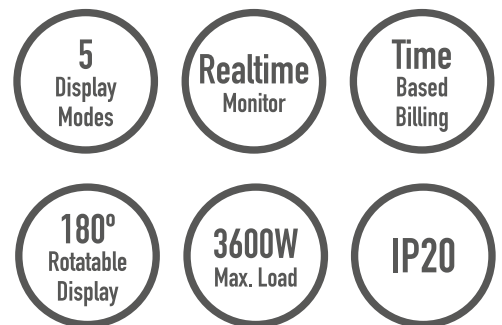

## Energy Cost Meter with Rotatable Display

Art. No.: EM0004

Spot the inefficient electrical equipment in your household with the LogiLink Energy Cost Meter. The display shows the energy and power needed. With inserting your personal power tariff it automatically calculates the cost tariff.

### Features:

- » Large rotatable LCD display is easy to read from any direction
- » Measures power consumption and calculates energy costs
- » Load capacity up to 3600 W that you can easily connect any home device
- » Display power watts, mains voltage, energy consumption and energy costs
- » Programmable power tariffs
- » Data is automatically stored when power failure happens
- » Suitable for a wide range of devices such as computers, gaming consoles, printers, TVs, set-top boxes, routers, and others
- » With safety shutter

## Specification:

Rated Voltage	230 V AC 50 Hz
Maximum Load	16 A, 3600 W
Standby Power Consumption	0.3 W
Type of Plug	Safety plug CEE 7/7
Type of Socket	German socket CEE 7/3
LCD Display	2.2" LCD
Function Buttons	MODE, UP, RESET
Power Display	0.0–9999 W
Voltage Display	0.0–9999 V
Electricity Tariffs Display	0.00–99.99 Cost/kWh
Accumulated Electricity Display	0.00–9999 Cost
Total Energy Consumption Display	0.0–9999 kWh
Rotatable Screen	180°
Protection Class	IP20
Safety Shutter	Yes
Measurement Deviation (Accuracy)	±2 %
Currency Display	€
Operating Temperature	0–40°C
Operating Humidity	20–80% RH (non-condensing)
Product Dimensions	9.1 x 5.8 x 10.9 cm
Weight	0.119 kg
Color	White