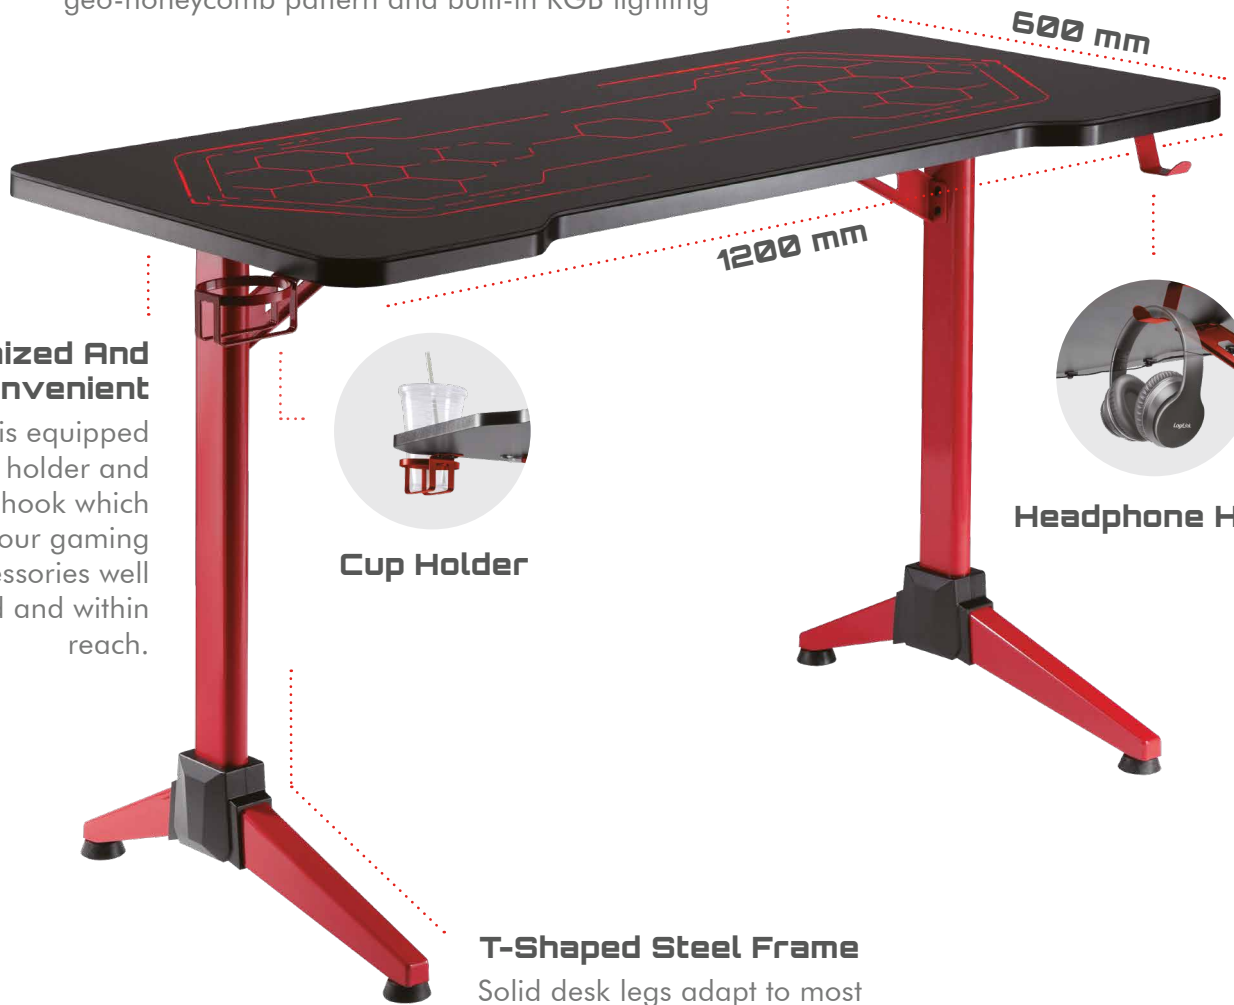

USB
Powered

This gaming desk is designed specifically for Gamers. The scratch-resistant tempered glass tabletop with a geo-honeycomb pattern is purposefully ergonomic. The large surface can fit ultra-wide screens in addition to other important gaming accessories. Light up your gaming experience with the RGB light show!

Geo-Honeycomb Pattern

A scratch-resistant tempered glass surface with a geo-honeycomb pattern and built-in RGB lighting

Organized And Convenient

The desk is equipped with a cup holder and headphone hook which make your gaming accessories well organized and within reach.

Cup Holder

Headphone Hook

T-Shaped Steel Frame

Solid desk legs adapt to most uneven floors and surfaces.

RGB Light Show

Choose your lighting with the remote control to create an optimal environment for playing and working.

14
Color
Modes

10
Level
Speeds

162
Dynamic
Light Modes

10
Brightness
Levels

Specification:

Material	Particle board/melamine/steel/tempered glass
Remote Control	Yes
Remote Battery	1x CR2025
Working Distance of Remote	Up to 5 m
Tabletop Size	120 x 60 x 2.8 cm
Height Range	76 cm
Weight Capacity	100 kg
Cup Holder	Yes
Headphone Hook	Yes
Dimensions	120 x 60 x 76 cm
Color	Black desktop with red desk frame