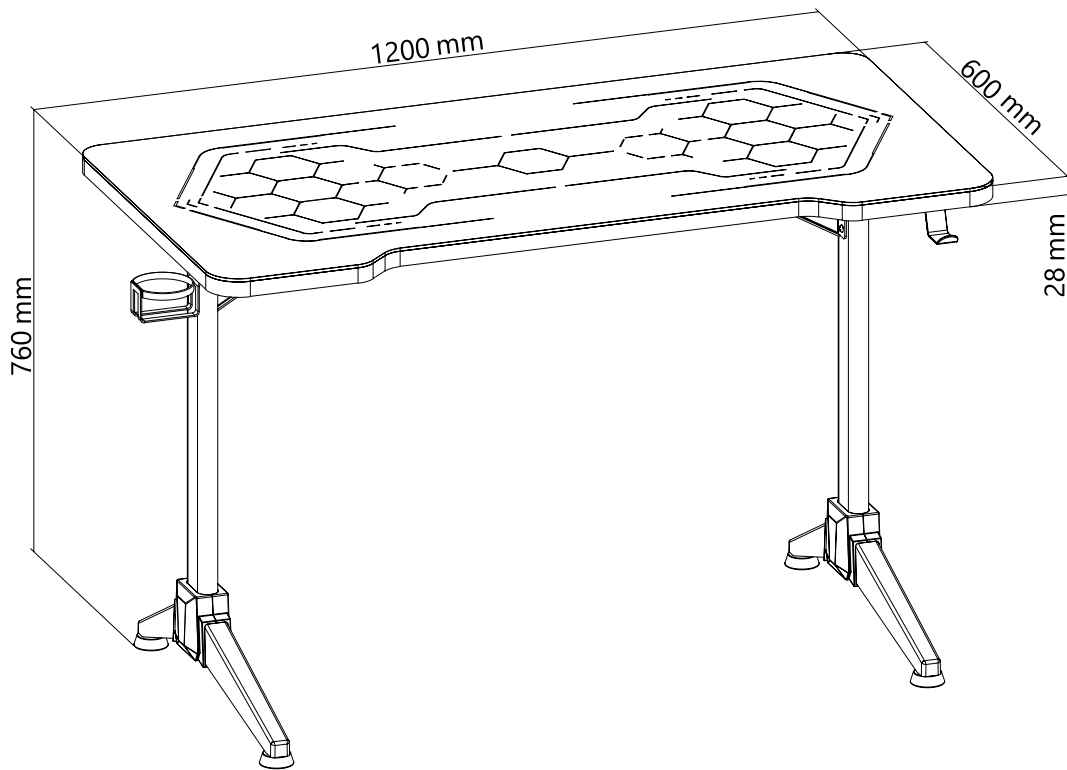

14
Color
Modes

10
Level
Speeds

162
Dynamic
Light Modes

10
Brightness
Levels

Specification:

Material	Particle board/melamine/steel/tempered glass
Remote Control	Yes
Remote Battery	1x CR2025
Working Distance of Remote	Up to 5 m
Tabletop Size	120 x 60 x 2.8 cm
Height Range	76 cm
Weight Capacity	100 kg
Cup Holder	Yes
Headphone Hook	Yes
Dimensions	120 x 60 x 76 cm
Color	Black desktop with red desk frame

Technical Drawing:

Package Contents:

- » 1x Gaming Desk with RGB Lighting
- » 1x Screw Package
- » 1x Remote Control
- » 1x User Manual

Package Information:

- » Packing Dimension: 1310 x 690 x 135 mm
- » Packing Weight: 29.25 kg
- » Carton Dimension: 1310 x 690 x 135 mm
- » Carton Q'ty: 1 pcs
- » Carton Weight: 29.25 kg