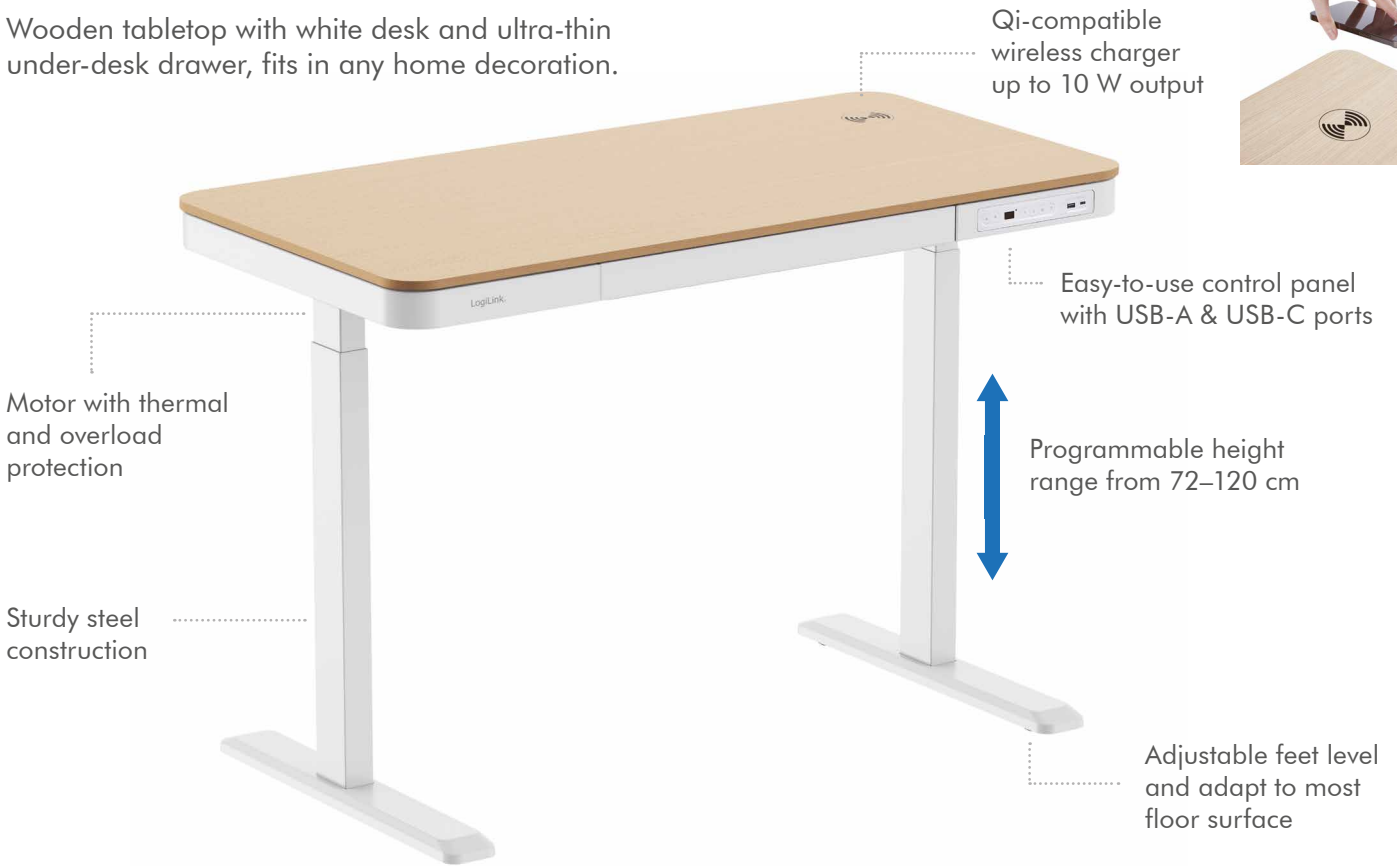

## Create Your Ideal Ergonomic Workstation

The Electric Sit-Stand Desk elevates your workstation to a comfortable height from sitting to standing; designed with storage drawer, embedded tabletop wireless charger and USB-A & USB-C ports for convenient charging. Perfect for office, school and home.

## Elegant Design

Wooden tabletop with white desk and ultra-thin under-desk drawer, fits in any home decoration.

## Digital Control Panel

Features 2 memory buttons for customizing height adjustments, and sit/stand time reminder.

LCD Display

Memory buttons

Convenient USB-A and USB-C ports, charging any USB devices.

## Specification:

Material	Particle board & melamine, steel, plastic
Motor Quantity	1
Material	Steel, aluminum, plastic
Column Segments	2 stage columns
Dimensions	1180 x 600 x 720–1200 mm
Tabletop Size	1180 x 600 mm
Tabletop Thickness	12 mm
Height Range	720–1200 mm
Leg Quantity	2 legs
Color	Natural wood tabletop with white desk
Weight Capacity	60 kg
Adjustable Feet Pad	Yes
Power Input	230 V
Wireless Charger Output	5 W, 7.5 W, 15 W max.
USB-C & USB-A Outputs	5 V/3 A, 15 W max.
Power Cable Length	1.8 m
Max. Speed	25 mm/s
Controller Type	Button Control Panel
Time Reminder	Yes
Operating Temperature	-5–40°C
Protection	IP20