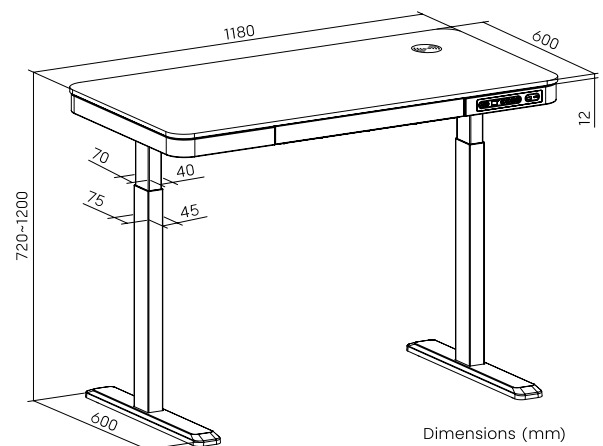

## Specification:

Material	Particle board & melamine, steel, plastic
Motor Quantity	1
Material	Steel, aluminum, plastic
Column Segments	2 stage columns
Dimensions	1180 x 600 x 720–1200 mm
Tabletop Size	1180 x 600 mm
Tabletop Thickness	12 mm
Height Range	720–1200 mm
Leg Quantity	2 legs
Color	Natural wood tabletop with white desk
Weight Capacity	60 kg
Adjustable Feet Pad	Yes
Power Input	230 V
Wireless Charger Output	5 W, 7.5 W, 15 W max.
USB-C & USB-A Outputs	5 V/3 A, 15 W max.
Power Cable Length	1.8 m
Max. Speed	25 mm/s
Controller Type	Button Control Panel
Time Reminder	Yes
Operating Temperature	-5–40°C
Protection	IP20

## Package Information:

- » Packing Dimension: 1270 x 685 x 145 mm
- » Packing Weight: kg
- » Carton Dimension: 1270 x 685 x 145 mm
- » Carton Q'ty: 1 pc
- » Carton Weight: kg

Dimensions (mm)

\*The specifications and pictures are subject to change without prior notice.  
\*All trade names referenced are the registered trademarks of their respective owners.