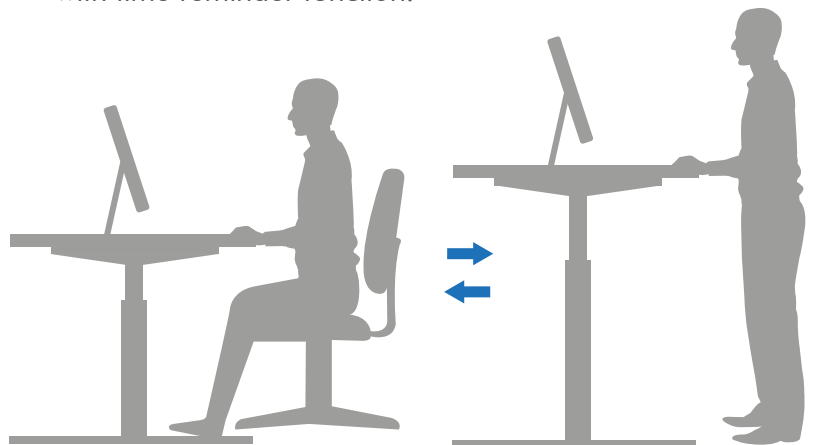

*The specifications and pictures are subject to change without prior notice.
*All trade names referenced are the registered trademarks of their respective owners.

EO0055W

Made in China