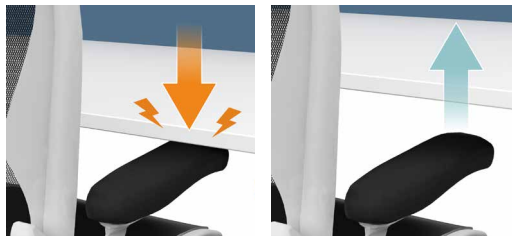

## Digital Control Panel

Features 2 memory buttons for customizing height adjustments, and sit/stand time reminder.

LCD Display

Memory buttons

Convenient USB-A and USB-C ports, charging any USB devices.

## Sit/Stand Time Reminder

Switch between sitting and standing with time reminder function.