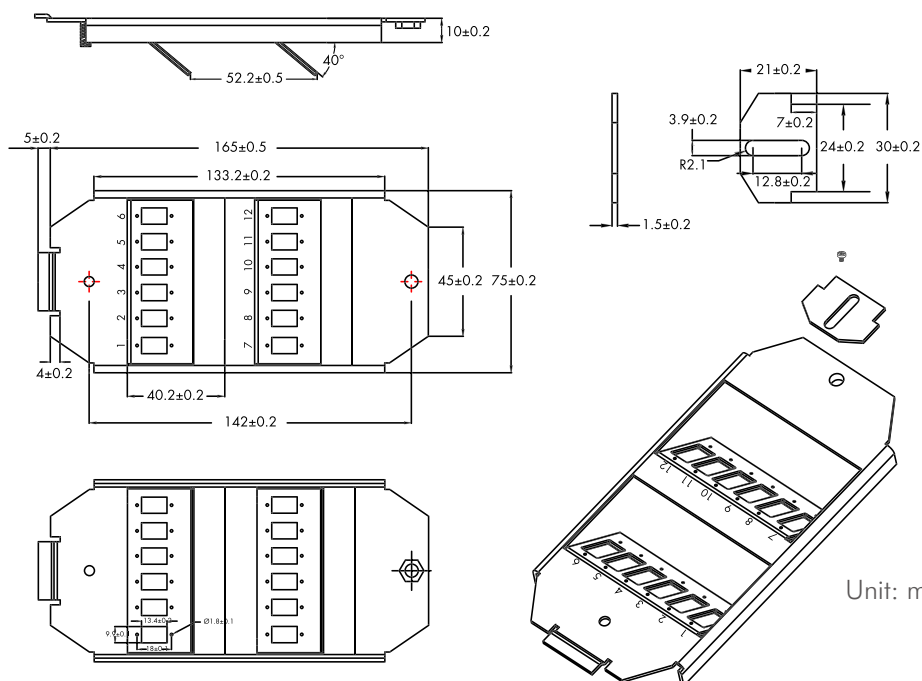

Floor Box Insert For 12 LC-Duplex or SC-Simplex Adapters

Art no.: NK4070

Technical Features

12 ports floor box insert with 165 mm system

For fiber adapters with or without flange

Material: SPCC 1.5 mm

Color: Black RAL 9005

Technical Drawing

Unit: mm

NK4070

4 052792 073249

Made in China

www.2direct.de

*The specifications and pictures are subject to change without prior notice.
*All trade names referenced are the registered trademarks of their respective owners.

Package Contents

1x Floor Box Insert

1x Screw Set

Packaging Information

Packing Dimension	120 x 195 x 24 mm
Packing Weight	0.125 kg
Carton Dimension	420 x 190 x 190 mm
Carton Q'ty	50 pcs
Carton Weight	7.7 kg