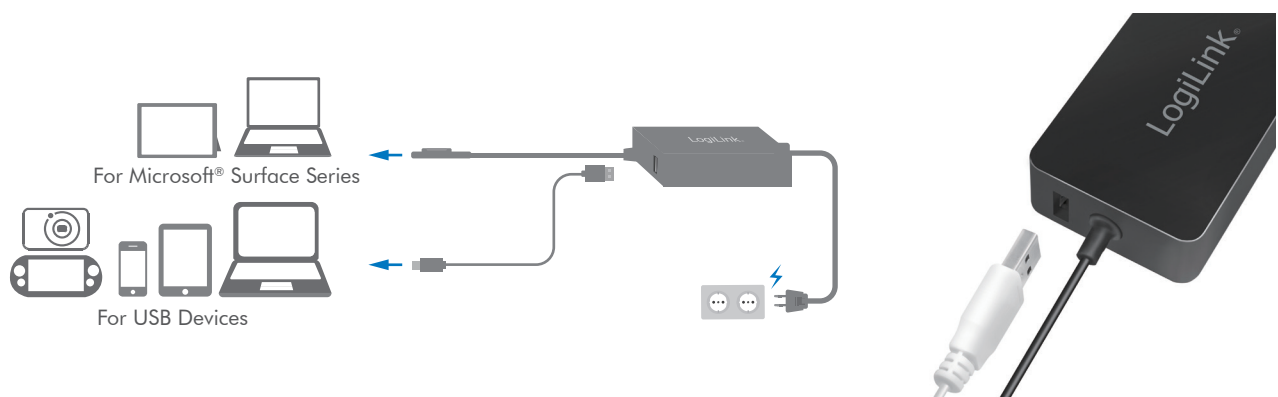

LogiLink®

Surface Charger

Art. No.: PA0197

Designed for travellers to fast charging of Microsoft® Surface Pro 6, Microsoft® Surface Laptops and Microsoft® Surface Books.

Features:

- » Compact and Lightweight, suitable to use in the cafe, restaurant, hotel or during travel
- » Compatible with Microsoft® Surface Pro 3 / Surface Pro 4 / Surface Pro 5 (2017) / Surface Pro 6 / Surface Laptop (2017) / Surface Book
- » 38.7W power supply quickly recharges the battery
- » Extra USB port to charge 5V device such as smartphone, digital camera

Specification:

Input Voltage	AC 100-240V 50/60Hz 1A max
Output Power	DC 15V/2.58A (38.7W) max USB 5V/1A (5W)
Efficiency	87%
Dimension	91 x 51 x 22mm (not including cable)
Weight	240g
Cable Length	1.5m
AC Cable Length	0.5m

LogiLink®

Surface Charger

Art. No.: PA0197

Package Contents:

- » 1 x Surface Charger
- » 1 x AC Power Cord
- » 1 x User Manual

Package Information:

- » Packing Dimension: mm
- » Packing Weight: kg
- » Carton Dimension: mm
- » Carton Q'ty: pcs
- » Carton Weight: kg