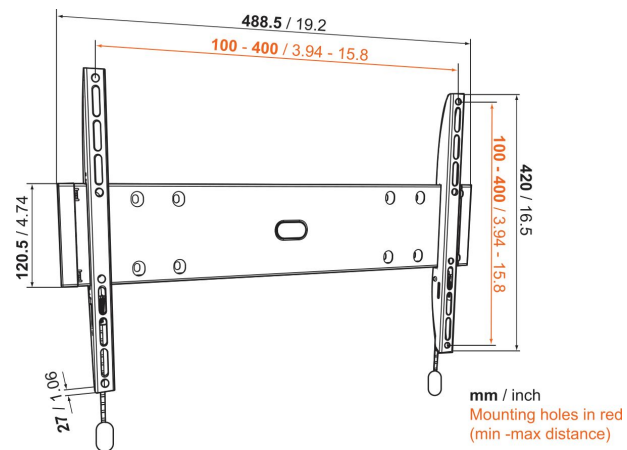

BASE 05 M Fixed TV Wall Mount

Key Benefits

- Strong and Simple: solid, secure solutions to mount your TV
- Mount your TV only 2,7 cm from the wall
- Lock your TV securely in place

For TVs up to 55 inch (140 cm)

BASE 05 M is a strong, solid wall mount that is suitable for 32 to 55 inch (81 up to 140 cm) TVs weighing up to 30 kg (66 lbs). Flat against the wall to save space The best way to save space around your TV is to mount it flat against the wall. The BASE 05 M is a fixed TV wall mount that still leaves enough space for air circulation, to prevent overheating.

BASE 05 M Fixed TV Wall Mount

Specifications

Article number (SKU)	8343205
Colour	Black
EAN single box	8712285324222
Product size	M
TÜV certified	Yes
Guarantee	Lifetime
Min. screen size (inch)	32
Max. screen size (inch)	55
Max. weight load (kg/Lbs)	30 / 66.14
Min. hole pattern	100mm x 100mm
Max. hole pattern	400mm x 400mm
Max. bolt size	M8
Max. height of interface (mm)	420
Max. width of interface (mm)	488
Certifications	TÜV
Min. distance to the wall (mm / inch)	27 / 1.06
Service position	No
Spirit level included	No
Universal or fixed hole pattern	Universal