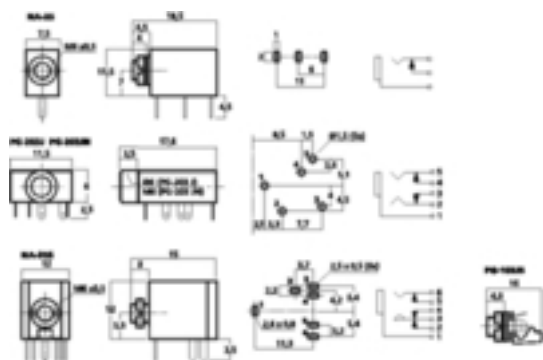

### 3.5mm Chassis Jacks

## Technical data:

Type	: chassis jack
Version	: stereo
Housing	: plastic, print mounting