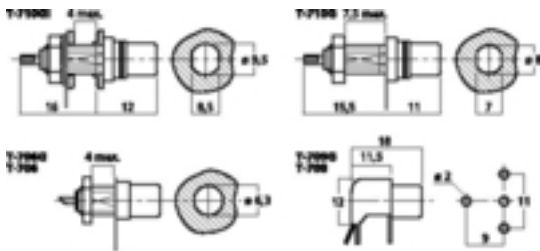

## T-710GI - Cinch Socket

## Technical data:

Type	: gold-plated, hole Ø 9.5 mm
Power rating	:
Dielectric strength	:
Insulating resistance	:
Colour/colour coding	: red and black
Quantity	: 2 pcs.
Cable inlet	: -
Strain relief	:
Cable bending protection	:
Stereo	:
Mono	:
Central fixing	:
Switches	:
Material	:
Dimensions	:
Weight	:
Other features	: high-end, insulation