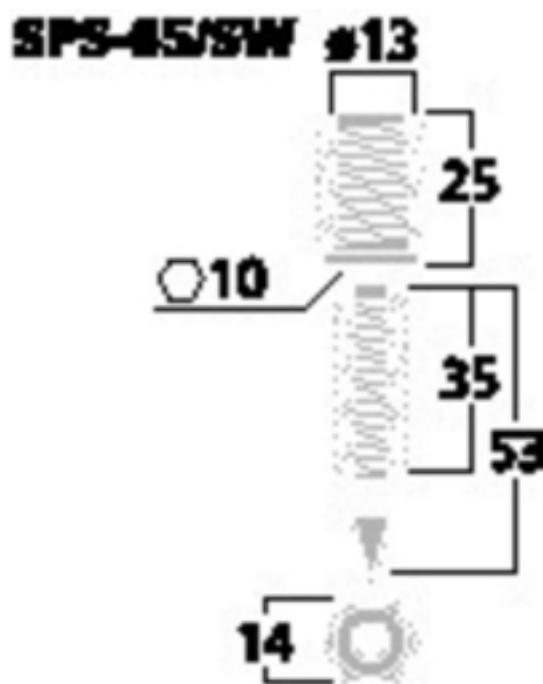

SPS-65/SW - Cabinet Spikes

Set of speaker spikes (4 pcs.)

- Solid spikes for very heavy speaker cabinets
- Spikes with threaded inserts for screwing in
- Adjustable in height
- With counternut
- Required core drilling for threaded insert: Ø 13 mm

- A 10 mm hexagon key is required for mounting
- Black burnished