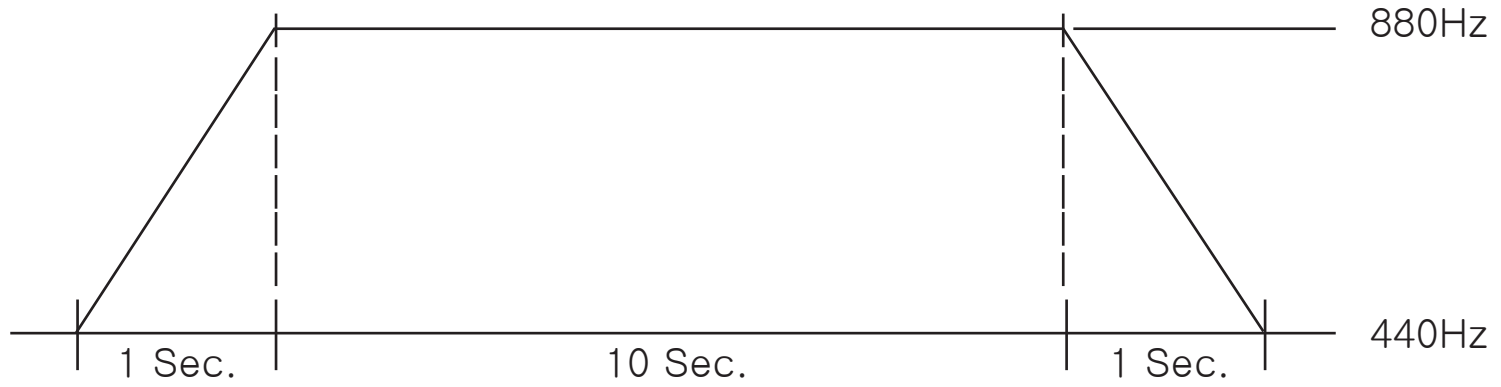

<FLAT SIREN>

<EURO SIREN>

* Playing siren for 10 seconds.