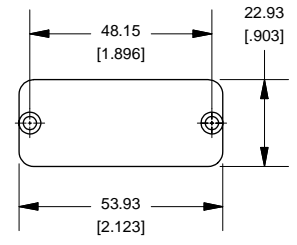

Extrusion

1455C1201

Slot Details

End Plate

Open Bezel

Note	
Purchased assembly includes box, belly plate, choice of bezel, cover screws and self adhesive rubber feet. Box made from Extruded Aluminum 6063.	
PART NUMBERS	
1455C1201 Open Bezel with Aluminum End Plate	
Clear Anodized	1455C1201
Black Anodized	1455C1201BK
ACCESSORIES	
Cover Screws (Pkg 100)	1455MS100
#6 Self Tapping Nickel Plated Screws	1455MS100BK
Aluminum End Plates (Pkg 10)	1455CAL-10
Black Anodized Aluminum End Plates (Pkg 10)	1455CALBK-10
Open Plastic Bezels, Black (Pkg 10)	1455CBBK-10