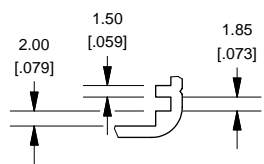

Extrusion

1455C1201

Slot Details

End Plate

Open Bezel

Note	
Purchased assembly includes box, belly plate, choice of bezel, cover screws and self adhesive rubber feet. Box made from Extruded Aluminum 6063.	
PART NUMBERS	
1455C1201 Open Bezel with Aluminum End Plate	
Clear Anodized	1455C1201
Black Anodized	1455C1201BK
ACCESSORIES	
Cover Screws (Pkg 100)	1455MS100
#6 Self Tapping Nickel Plated Screws	1455MS100BK
Aluminum End Plates (Pkg 10)	1455CAL-10
Black Anodized Aluminum End Plates (Pkg 10)	1455CALBK-10
Open Plastic Bezels, Black (Pkg 10)	1455CBBK-10