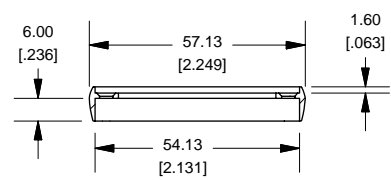

Extrusion

1455C1201

Slot Details

End Plate

Open Bezel

Note	
Purchased assembly includes box, belly plate, choice of bezel, cover screws and self adhesive rubber feet. Box made from Extruded Aluminum 6063.	
PART NUMBERS	
1455C1201 Open Bezel with Aluminum End Plate	
Clear Anodized	1455C1201
Black Anodized	1455C1201BK
ACCESSORIES	
Cover Screws (Pkg 100)	1455MS100
#6 Self Tapping Nickel Plated Screws	1455MS100BK
Aluminum End Plates (Pkg 10)	1455CAL-10
Black Anodized Aluminum End Plates (Pkg 10)	1455CALBK-10
Open Plastic Bezels, Black (Pkg 10)	1455CBBK-10