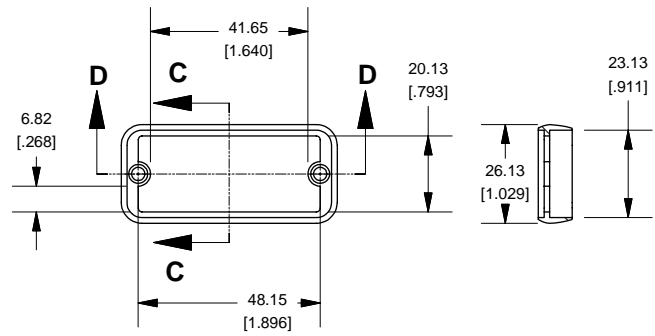

Extrusion

1455C1201

Slot Details

End Plate

Open Bezel

Note	
Purchased assembly includes box, belly plate, choice of bezel, cover screws and self adhesive rubber feet. Box made from Extruded Aluminum 6063.	
PART NUMBERS	
1455C1201 Open Bezel with Aluminum End Plate	
Clear Anodized	1455C1201
Black Anodized	1455C1201BK
ACCESSORIES	
Cover Screws (Pkg 100)	1455MS100
#6 Self Tapping Nickel Plated Screws	1455MS100BK
Aluminum End Plates (Pkg 10)	1455CAL-10
Black Anodized Aluminum End Plates (Pkg 10)	1455CALBK-10
Open Plastic Bezels, Black (Pkg 10)	1455CBBK-10