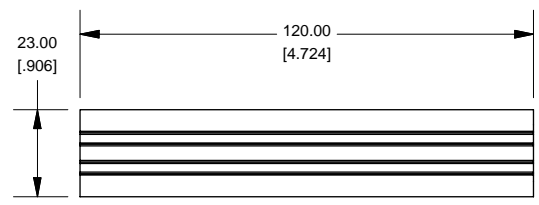

Extrusion

1455C1201

Slot Details

End Plate

Open Bezel

Note	
Purchased assembly includes box, belly plate, choice of bezel, cover screws and self adhesive rubber feet. Box made from Extruded Aluminum 6063.	
PART NUMBERS	
1455C1201 Open Bezel with Aluminum End Plate	
Clear Anodized	1455C1201
Black Anodized	1455C1201BK
ACCESSORIES	
Cover Screws (Pkg 100)	1455MS100
#6 Self Tapping Nickel Plated Screws	1455MS100BK
Aluminum End Plates (Pkg 10)	1455CAL-10
Black Anodized Aluminum End Plates (Pkg 10)	1455CALBK-10
Open Plastic Bezels, Black (Pkg 10)	1455CBBK-10