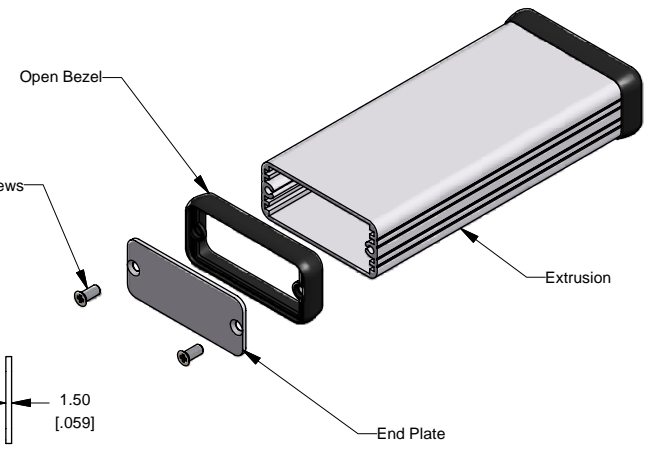

Extrusion

1455C1201

Slot Details

End Plate

Open Bezel

Note	
Purchased assembly includes box, belly plate, choice of bezel, cover screws and self adhesive rubber feet. Box made from Extruded Aluminum 6063.	
PART NUMBERS	
1455C1201 Open Bezel with Aluminum End Plate	
Clear Anodized	1455C1201
Black Anodized	1455C1201BK
ACCESSORIES	
Cover Screws (Pkg 100)	1455MS100
#6 Self Tapping Nickel Plated Screws	1455MS100BK
Aluminum End Plates (Pkg 10)	1455CAL-10
Black Anodized Aluminum End Plates (Pkg 10)	1455CALBK-10
Open Plastic Bezels, Black (Pkg 10)	1455CBBK-10