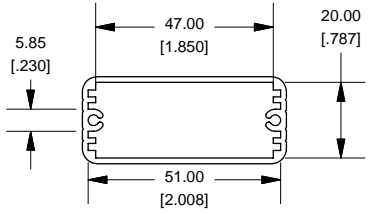

Extrusion

1455C1201

Slot Details

End Plate

Open Bezel

Note	
Purchased assembly includes box, belly plate, choice of bezel, cover screws and self adhesive rubber feet. Box made from Extruded Aluminum 6063.	
PART NUMBERS	
1455C1201 Open Bezel with Aluminum End Plate	
Clear Anodized	1455C1201
Black Anodized	1455C1201BK
ACCESSORIES	
Cover Screws (Pkg 100)	1455MS100
#6 Self Tapping Nickel Plated Screws	1455MS100BK
Aluminum End Plates (Pkg 10)	1455CAL-10
Black Anodized Aluminum End Plates (Pkg 10)	1455CALBK-10
Open Plastic Bezels, Black (Pkg 10)	1455CBBK-10