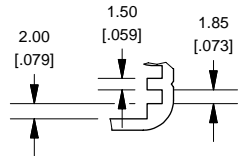

Extrusion

Slot Details

End Plate

1455C801

Open Bezel

SECTION A-A
SCALE 1 / 2

SECTION B-B
SCALE 1 / 2

PART NUMBERS	
1455C801 Open Bezel with Aluminum End Plate	
Clear Anodized	1455C801
Black Anodized	1455C801BK
ACCESSORIES	
Cover Screws (Pkg 100)	1455MS100
#6 Self Tapping Nickel Plated Screws	1455MS100BK
Black Cover Screws (Pkg 100)	1455CAL-10
#6 Self Tapping Nickel Plated Screws	1455CALBK-10
Aluminum End Plates (Pkg 10)	1455CALBK-10
Black Anodized Aluminum End Plates (Pkg 10)	1455CBBK-10
Open Plastic Bezels, Black (Pkg 10)	1455CBBK-10