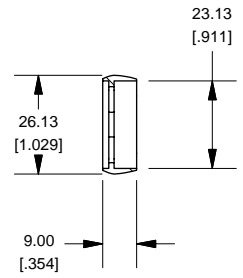

Extrusion

Slot Details

End Plate

1455C801

Open Bezel

SECTION A-A
SCALE 1 / 2

SECTION B-B
SCALE 1 / 2

PART NUMBERS	
1455C801 Open Bezel with Aluminum End Plate	
Clear Anodized	1455C801
Black Anodized	1455C801BK
ACCESSORIES	
Cover Screws (Pkg 100)	1455MS100
#6 Self Tapping Nickel Plated Screws	1455MS100BK
Black Cover Screws (Pkg 100)	1455CAL-10
#6 Self Tapping Nickel Plated Screws	1455CALBK-10
Aluminum End Plates (Pkg 10)	1455CALBK-10
Black Anodized Aluminum End Plates (Pkg 10)	1455CBBK-10
Open Plastic Bezels, Black (Pkg 10)	1455CBBK-10