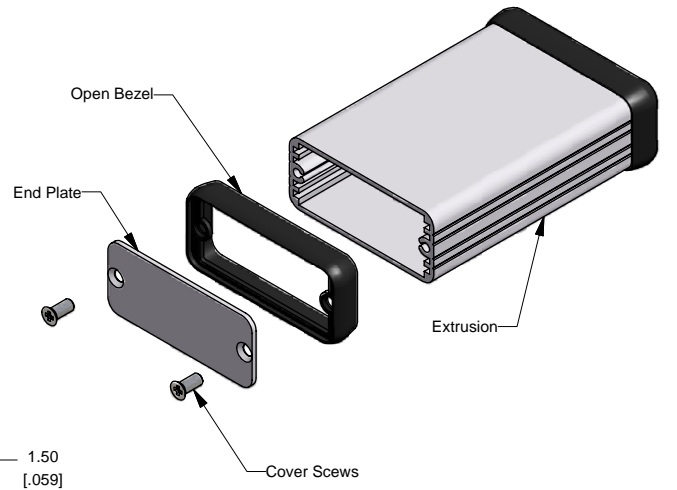

Extrusion

Slot Details

End Plate

1455C801

Open Bezel

SECTION A-A
SCALE 1 / 2

SECTION B-B
SCALE 1 / 2

PART NUMBERS	
1455C801 Open Bezel with Aluminum End Plate	
Clear Anodized	1455C801
Black Anodized	1455C801BK
ACCESSORIES	
Cover Screws (Pkg 100)	1455MS100
#6 Self Tapping Nickel Plated Screws	1455MS100BK
Black Cover Screws (Pkg 100)	1455CAL-10
#6 Self Tapping Nickel Plated Screws	1455CALBK-10
Aluminum End Plates (Pkg 10)	1455CALBK-10
Black Anodized Aluminum End Plates (Pkg 10)	1455CBBK-10
Open Plastic Bezels, Black (Pkg 10)	1455CBBK-10