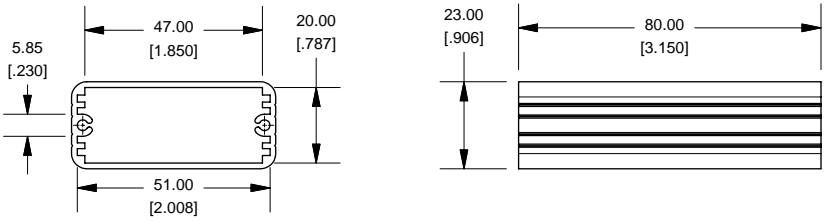

Extrusion

Slot Details

End Plate

1455C801

Open Bezel

SECTION A-A
SCALE 1 / 2

SECTION B-B
SCALE 1 / 2

PART NUMBERS	
1455C801 Open Bezel with Aluminum End Plate	
Clear Anodized	1455C801
Black Anodized	1455C801BK
ACCESSORIES	
Cover Screws (Pkg 100)	1455MS100
#6 Self Tapping Nickel Plated Screws	1455MS100BK
Black Cover Screws (Pkg 100)	1455CAL-10
#6 Self Tapping Nickel Plated Screws	1455CALBK-10
Aluminum End Plates (Pkg 10)	1455CALBK-10
Black Anodized Aluminum End Plates (Pkg 10)	1455CBBK-10
Open Plastic Bezels, Black (Pkg 10)	1455CBBK-10