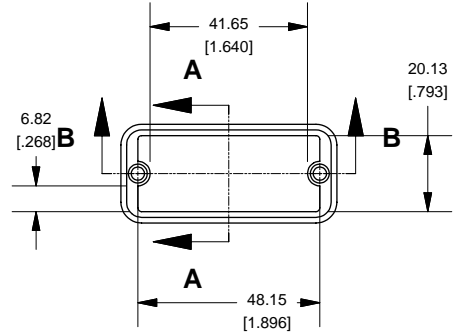

Extrusion

Slot Details

End Plate

1455C801

Open Bezel

SECTION A-A
SCALE 1 / 2

SECTION B-B
SCALE 1 / 2

PART NUMBERS	
1455C801 Open Bezel with Aluminum End Plate	
Clear Anodized	1455C801
Black Anodized	1455C801BK
ACCESSORIES	
Cover Screws (Pkg 100)	1455MS100
#6 Self Tapping Nickel Plated Screws	1455MS100BK
Black Cover Screws (Pkg 100)	1455CAL-10
#6 Self Tapping Nickel Plated Screws	1455CALBK-10
Aluminum End Plates (Pkg 10)	1455CALBK-10
Black Anodized Aluminum End Plates (Pkg 10)	1455CBBK-10
Open Plastic Bezels, Black (Pkg 10)	1455CBBK-10