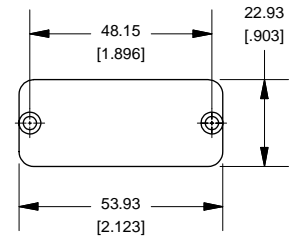

Extrusion

Slot Details

End Plate

1455C801

Open Bezel

SECTION A-A
SCALE 1 / 2

SECTION B-B
SCALE 1 / 2

PART NUMBERS	
1455C801 Open Bezel with Aluminum End Plate	
Clear Anodized	1455C801
Black Anodized	1455C801BK
ACCESSORIES	
Cover Screws (Pkg 100)	1455MS100
#6 Self Tapping Nickel Plated Screws	1455MS100BK
Black Cover Screws (Pkg 100)	1455CAL-10
#6 Self Tapping Nickel Plated Screws	1455CALBK-10
Aluminum End Plates (Pkg 10)	1455CALBK-10
Black Anodized Aluminum End Plates (Pkg 10)	1455CBBK-10
Open Plastic Bezels, Black (Pkg 10)	1455CBBK-10