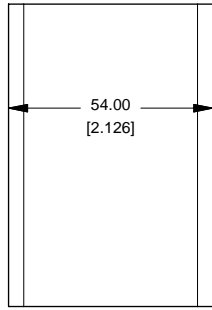

Extrusion

Slot Details

End Plate

1455C801

Open Bezel

SECTION A-A
SCALE 1 / 2

SECTION B-B
SCALE 1 / 2

PART NUMBERS	
1455C801 Open Bezel with Aluminum End Plate	
Clear Anodized	1455C801
Black Anodized	1455C801BK
ACCESSORIES	
Cover Screws (Pkg 100)	1455MS100
#6 Self Tapping Nickel Plated Screws	1455MS100BK
Black Cover Screws (Pkg 100)	1455CAL-10
#6 Self Tapping Nickel Plated Screws	1455CALBK-10
Aluminum End Plates (Pkg 10)	1455CALBK-10
Black Anodized Aluminum End Plates (Pkg 10)	1455CBBK-10
Open Plastic Bezels, Black (Pkg 10)	1455CBBK-10