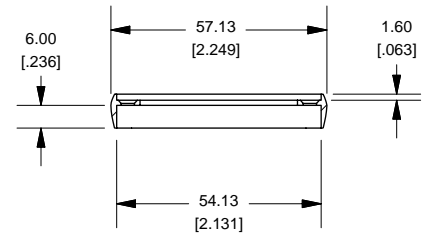

Extrusion

Slot Details

End Plate

1455C801

Open Bezel

SECTION A-A
SCALE 1 / 2

SECTION B-B
SCALE 1 / 2

PART NUMBERS	
1455C801 Open Bezel with Aluminum End Plate	
Clear Anodized	1455C801
Black Anodized	1455C801BK
ACCESSORIES	
Cover Screws (Pkg 100)	1455MS100
#6 Self Tapping Nickel Plated Screws	1455MS100BK
Black Cover Screws (Pkg 100)	1455CAL-10
#6 Self Tapping Nickel Plated Screws	1455CALBK-10
Aluminum End Plates (Pkg 10)	1455CALBK-10
Black Anodized Aluminum End Plates (Pkg 10)	1455CBBK-10
Open Plastic Bezels, Black (Pkg 10)	1455CBBK-10