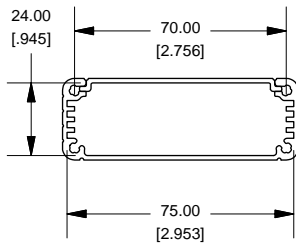

Extrusion

1455J1201

Slot Details

End Plate

Open Bezel

Note	
Purchased assembly includes box, belly plate, choice of bezel, cover screws, and self adhesive rubber feet. Box made from Extruded Aluminum 6063.	
PART NUMBERS	
1455J1201 Open Bezel with Aluminum End Plate	
Clear Anodized	1455J1201
Black Anodized	1455J1201BK
ACCESSORIES	
Cover Screws (Pkg 100)	1455MS100
#6 Self Tapping Nickel Plated Screws	
Black Cover Screws (Pkg 100)	1455MS100BK
#6 Self Tapping Nickel Plated Screws	
Aluminum End Plates (Pkg 10)	1455JAL-10
Black Anodized Aluminum End Plates (Pkg 10)	1455JALBK-10
Open Plastic Bezels, Black (Pkg 10)	1455JBBK-10