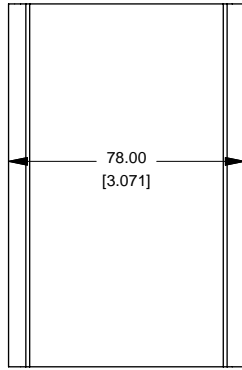

Extrusion

1455J1201

Slot Details

End Plate

Open Bezel

Note	
Purchased assembly includes box, belly plate, choice of bezel, cover screws, and self adhesive rubber feet. Box made from Extruded Aluminum 6063.	
PART NUMBERS	
1455J1201 Open Bezel with Aluminum End Plate	
Clear Anodized	1455J1201
Black Anodized	1455J1201BK
ACCESSORIES	
Cover Screws (Pkg 100)	1455MS100
#6 Self Tapping Nickel Plated Screws	
Black Cover Screws (Pkg 100)	1455MS100BK
#6 Self Tapping Nickel Plated Screws	
Aluminum End Plates (Pkg 10)	1455JAL-10
Black Anodized Aluminum End Plates (Pkg 10)	1455JALBK-10
Open Plastic Bezels, Black (Pkg 10)	1455JBBK-10