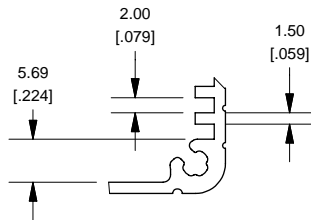

Extrusion

1455J1201

Slot Details

End Plate

Open Bezel

Note	
Purchased assembly includes box, belly plate, choice of bezel, cover screws, and self adhesive rubber feet. Box made from Extruded Aluminum 6063.	
PART NUMBERS	
1455J1201 Open Bezel with Aluminum End Plate	
Clear Anodized	1455J1201
Black Anodized	1455J1201BK
ACCESSORIES	
Cover Screws (Pkg 100)	1455MS100
#6 Self Tapping Nickel Plated Screws	
Black Cover Screws (Pkg 100)	1455MS100BK
#6 Self Tapping Nickel Plated Screws	
Aluminum End Plates (Pkg 10)	1455JAL-10
Black Anodized Aluminum End Plates (Pkg 10)	1455JALBK-10
Open Plastic Bezels, Black (Pkg 10)	1455JBBK-10