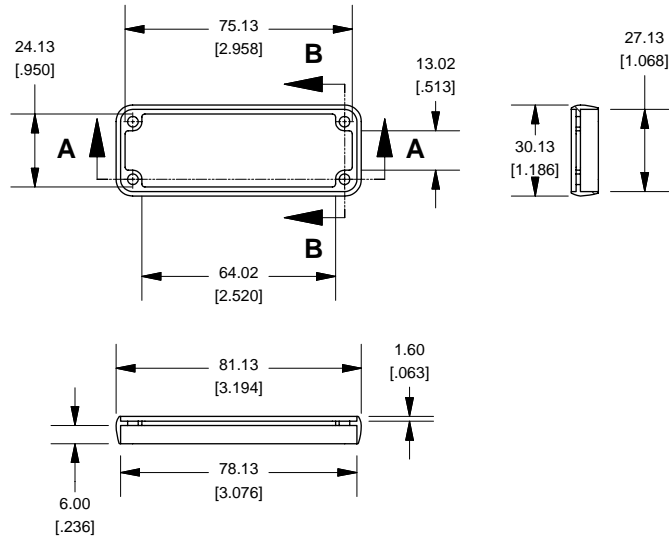

Extrusion

1455J1201

Slot Details

End Plate

Open Bezel

Note	
Purchased assembly includes box, belly plate, choice of bezel, cover screws, and self adhesive rubber feet. Box made from Extruded Aluminum 6063.	
PART NUMBERS	
1455J1201 Open Bezel with Aluminum End Plate	
Clear Anodized	1455J1201
Black Anodized	1455J1201BK
ACCESSORIES	
Cover Screws (Pkg 100)	1455MS100
#6 Self Tapping Nickel Plated Screws	
Black Cover Screws (Pkg 100)	1455MS100BK
#6 Self Tapping Nickel Plated Screws	
Aluminum End Plates (Pkg 10)	1455JAL-10
Black Anodized Aluminum End Plates (Pkg 10)	1455JALBK-10
Open Plastic Bezels, Black (Pkg 10)	1455JBBK-10