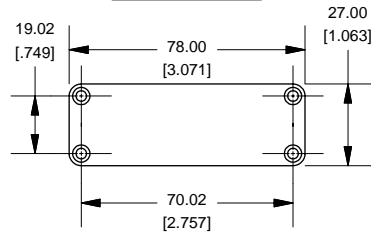

Extrusion

1455J1201

Slot Details

End Plate

Open Bezel

Note	
Purchased assembly includes box, belly plate, choice of bezel, cover screws, and self adhesive rubber feet. Box made from Extruded Aluminum 6063.	
PART NUMBERS	
1455J1201 Open Bezel with Aluminum End Plate	
Clear Anodized	1455J1201
Black Anodized	1455J1201BK
ACCESSORIES	
Cover Screws (Pkg 100)	1455MS100
#6 Self Tapping Nickel Plated Screws	
Black Cover Screws (Pkg 100)	1455MS100BK
#6 Self Tapping Nickel Plated Screws	
Aluminum End Plates (Pkg 10)	1455JAL-10
Black Anodized Aluminum End Plates (Pkg 10)	1455JALBK-10
Open Plastic Bezels, Black (Pkg 10)	1455JBBK-10