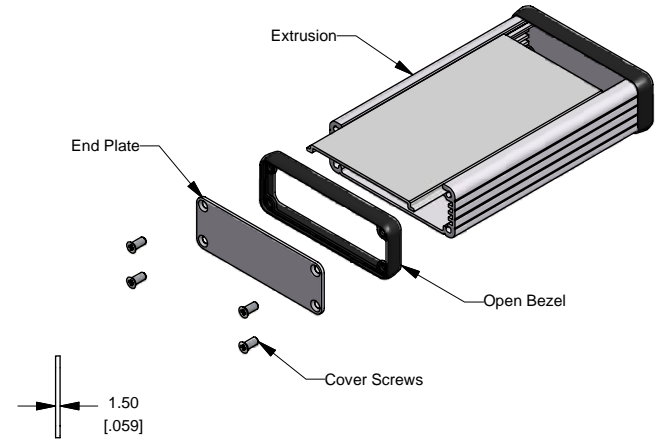

Extrusion

1455J1201

Slot Details

End Plate

Open Bezel

Note	
Purchased assembly includes box, belly plate, choice of bezel, cover screws, and self adhesive rubber feet. Box made from Extruded Aluminum 6063.	
PART NUMBERS	
1455J1201 Open Bezel with Aluminum End Plate	
Clear Anodized	1455J1201
Black Anodized	1455J1201BK
ACCESSORIES	
Cover Screws (Pkg 100)	1455MS100
#6 Self Tapping Nickel Plated Screws	
Black Cover Screws (Pkg 100)	1455MS100BK
#6 Self Tapping Nickel Plated Screws	
Aluminum End Plates (Pkg 10)	1455JAL-10
Black Anodized Aluminum End Plates (Pkg 10)	1455JALBK-10
Open Plastic Bezels, Black (Pkg 10)	1455JBBK-10