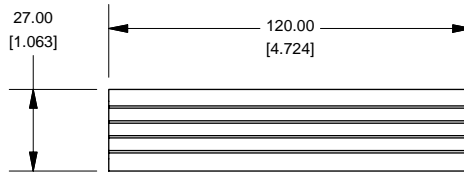

Extrusion

1455J1201

Slot Details

End Plate

Open Bezel

Note	
Purchased assembly includes box, belly plate, choice of bezel, cover screws, and self adhesive rubber feet. Box made from Extruded Aluminum 6063.	
PART NUMBERS	
1455J1201 Open Bezel with Aluminum End Plate	
Clear Anodized	1455J1201
Black Anodized	1455J1201BK
ACCESSORIES	
Cover Screws (Pkg 100)	1455MS100
#6 Self Tapping Nickel Plated Screws	
Black Cover Screws (Pkg 100)	1455MS100BK
#6 Self Tapping Nickel Plated Screws	
Aluminum End Plates (Pkg 10)	1455JAL-10
Black Anodized Aluminum End Plates (Pkg 10)	1455JALBK-10
Open Plastic Bezels, Black (Pkg 10)	1455JBBK-10