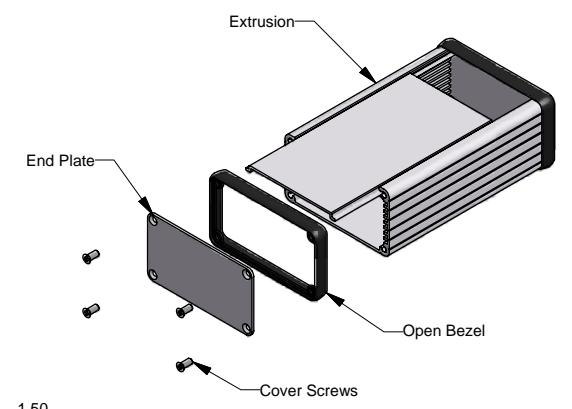

### Extrusion

### Slot Details

### End Plate

### Open Bezel

Note	
Purchased assembly includes box, belly plate, choice of bezel, cover screws and self adhesive rubber feet. Box made from Extruded Aluminum 6063.	
PART NUMBERS	
1455K1201 Open Bezel with Aluminum End Plate	
Clear Anodized	1455K1201
Black Anodized	1455K1201BK
ACCESSORIES	
Cover Screws (Pkg 100)	1455MS100
#6 Self Tapping Nickel Plated Screws	1455MS100BK
Black Cover Screws (Pkg 100)	1455KAL-10
#6 Self Tapping Nickel Plated Screws	1455KALBK-10
Aluminum End Plates (Pkg 10)	1455KALBK-10
Black Anodized Aluminum End Plates (Pkg 10)	1455KBBK-10
Open Plastic Bezels, Black (Pkg 10)	1455KBBK-10