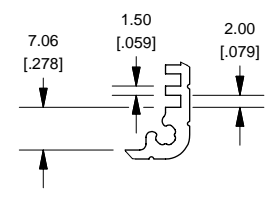

### Extrusion

### Slot Details

### End Plate

### Open Bezel

Note	
Purchased assembly includes box, belly plate, choice of bezel, cover screws and self adhesive rubber feet. Box made from Extruded Aluminum 6063.	
PART NUMBERS	
1455K1201 Open Bezel with Aluminum End Plate	
Clear Anodized	1455K1201
Black Anodized	1455K1201BK
ACCESSORIES	
Cover Screws (Pkg 100)	1455MS100
#6 Self Tapping Nickel Plated Screws	1455MS100BK
Black Cover Screws (Pkg 100)	1455KAL-10
#6 Self Tapping Nickel Plated Screws	1455KALBK-10
Aluminum End Plates (Pkg 10)	1455KALBK-10
Black Anodized Aluminum End Plates (Pkg 10)	1455KBBK-10
Open Plastic Bezels, Black (Pkg 10)	1455KBBK-10