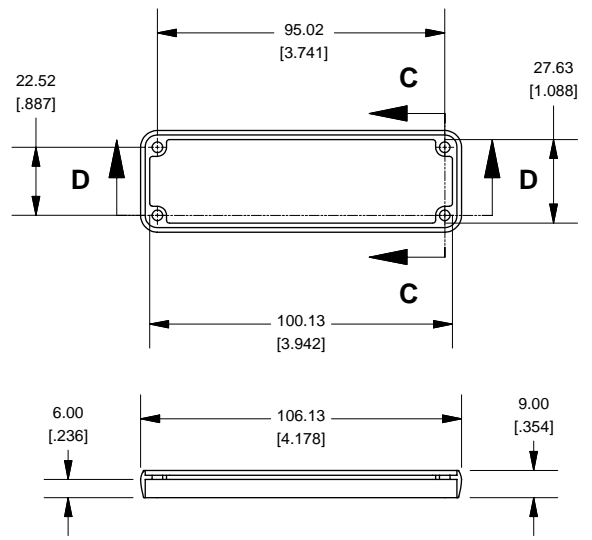

### Slot Details

### End Plate

### Open Bezel

Note	
Purchased assembly includes box, belly plate, choice of bezel, cover screws and self adhesive rubber feet. Box made from Extruded Aluminum 6063.	
PART NUMBERS	
<b>1455L1601 Open Bezel with Aluminum End Plate</b>	
Clear Anodized	1455L1601
Black Anodized	1455L1601BK
ACCESSORIES	
Cover Screws (Pkg 100)	1455MS100
#6 Self Tapping Nickel Plated Screws	
Black Cover Screws (Pkg 100)	1455MS100BK
#6 Self Tapping Nickel Plated Screws	
Aluminum End Plates (Pkg 10)	1455LAL-10
Black Anodized Aluminum End Plates (Pkg 10)	1455LALBK-10
Open Plastic Bezels, Black (Pkg 10)	1455LBBK-10