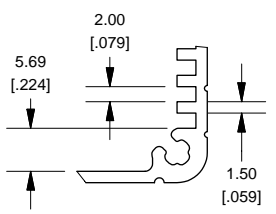

### Extrusion

### Slot Details

### End Plate

### Open Bezel

Note	
Purchased assembly includes box, belly plate, choice of bezel, cover screws and self adhesive rubber feet. Box made from Extruded Aluminum 6063.	
PART NUMBERS	
<b>1455L1601 Open Bezel with Aluminum End Plate</b>	
Clear Anodized	1455L1601
Black Anodized	1455L1601BK
ACCESSORIES	
Cover Screws (Pkg 100)	1455MS100
#6 Self Tapping Nickel Plated Screws	
Black Cover Screws (Pkg 100)	1455MS100BK
#6 Self Tapping Nickel Plated Screws	
Aluminum End Plates (Pkg 10)	1455LAL-10
Black Anodized Aluminum End Plates (Pkg 10)	1455LALBK-10
Open Plastic Bezels, Black (Pkg 10)	1455LBBK-10