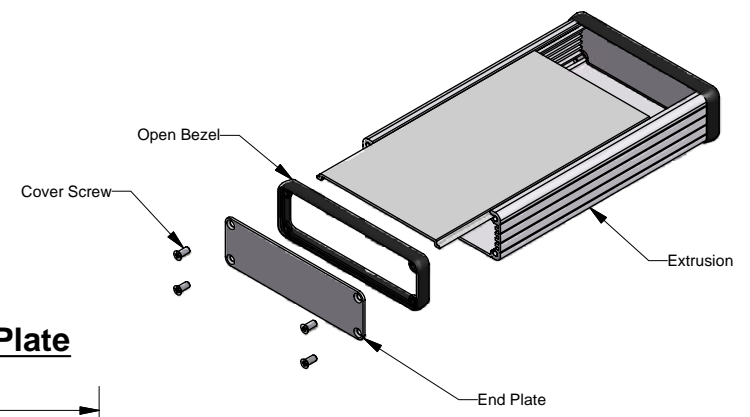

### Extrusion

### Slot Details

### End Plate

### Open Bezel

Note	
Purchased assembly includes box, belly plate, choice of bezel, cover screws and self adhesive rubber feet. Box made from Extruded Aluminum 6063.	
PART NUMBERS	
<b>1455L1601 Open Bezel with Aluminum End Plate</b>	
Clear Anodized	1455L1601
Black Anodized	1455L1601BK
ACCESSORIES	
Cover Screws (Pkg 100)	1455MS100
#6 Self Tapping Nickel Plated Screws	
Black Cover Screws (Pkg 100)	1455MS100BK
#6 Self Tapping Nickel Plated Screws	
Aluminum End Plates (Pkg 10)	1455LAL-10
Black Anodized Aluminum End Plates (Pkg 10)	1455LALBK-10
Open Plastic Bezels, Black (Pkg 10)	1455LBBK-10