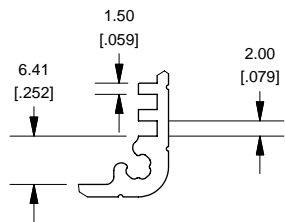

Extrusion

Slot Details

End Plate

1455N1201

Open Bezel

Note	
Purchased assembly includes box, belly plate, choice of bezel, cover screws and self adhesive rubber feet. Box made from Extruded Aluminum 6063.	
PART NUMBERS	
1455N1201 Open Bezel with Aluminum End Plate	
Clear Anodized	1455N1201
Black Anodized	1455N1201BK
ACCESSORIES	
Cover Screws (Pkg 100)	1455MS100
#6 Self Tapping Nickel Plated Screws	1455MS100BK
Black Cover Screws (Pkg 100)	1455MS100BK
#6 Self Tapping Nickel Plated Screws	1455MS100BK
Aluminum End Plates (Pkg 10)	1455NAL-10
Black Anodized Aluminum End Plates (Pkg 10)	1455NALBK-10
Open Plastic Bezels, Black (Pkg 10)	1455NBBK-10