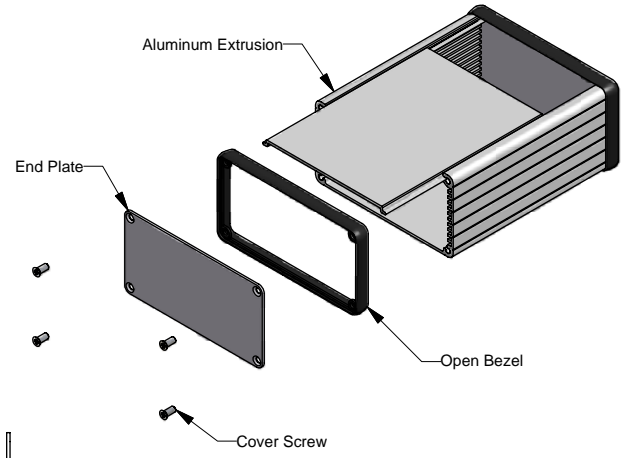

Extrusion

Slot Details

End Plate

1455N1201

Open Bezel

Note	
Purchased assembly includes box, belly plate, choice of bezel, cover screws and self adhesive rubber feet. Box made from Extruded Aluminum 6063.	
PART NUMBERS	
1455N1201 Open Bezel with Aluminum End Plate	
Clear Anodized	1455N1201
Black Anodized	1455N1201BK
ACCESSORIES	
Cover Screws (Pkg 100)	1455MS100
#6 Self Tapping Nickel Plated Screws	1455MS100BK
Black Cover Screws (Pkg 100)	1455MS100BK
#6 Self Tapping Nickel Plated Screws	1455MS100BK
Aluminum End Plates (Pkg 10)	1455NAL-10
Black Anodized Aluminum End Plates (Pkg 10)	1455NALBK-10
Open Plastic Bezels, Black (Pkg 10)	1455NBBK-10