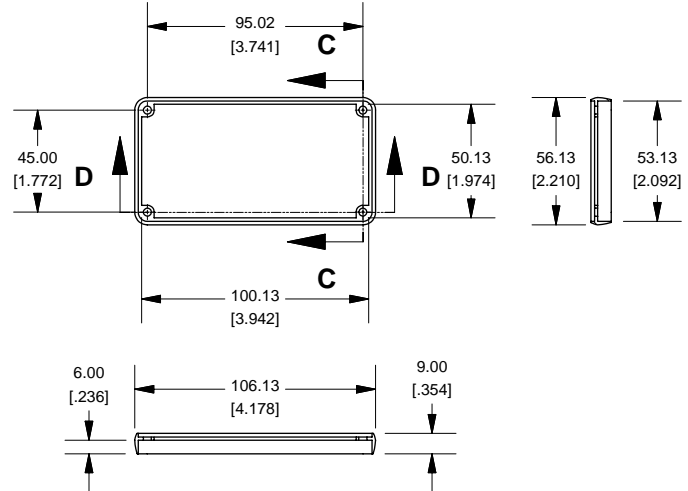

Extrusion

Slot Details

End Plate

1455N1201

Open Bezel

Note	
Purchased assembly includes box, belly plate, choice of bezel, cover screws and self adhesive rubber feet. Box made from Extruded Aluminum 6063.	
PART NUMBERS	
1455N1201 Open Bezel with Aluminum End Plate	
Clear Anodized	1455N1201
Black Anodized	1455N1201BK
ACCESSORIES	
Cover Screws (Pkg 100)	1455MS100
#6 Self Tapping Nickel Plated Screws	1455MS100BK
Black Cover Screws (Pkg 100)	1455MS100BK
#6 Self Tapping Nickel Plated Screws	1455MS100BK
Aluminum End Plates (Pkg 10)	1455NAL-10
Black Anodized Aluminum End Plates (Pkg 10)	1455NALBK-10
Open Plastic Bezels, Black (Pkg 10)	1455NBBK-10