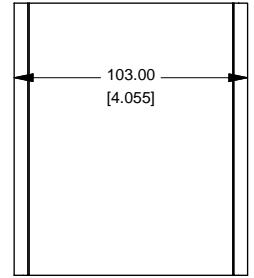

Extrusion

Slot Details

End Plate

1455N1201

Open Bezel

Note	
Purchased assembly includes box, belly plate, choice of bezel, cover screws and self adhesive rubber feet. Box made from Extruded Aluminum 6063.	
PART NUMBERS	
1455N1201 Open Bezel with Aluminum End Plate	
Clear Anodized	1455N1201
Black Anodized	1455N1201BK
ACCESSORIES	
Cover Screws (Pkg 100)	1455MS100
#6 Self Tapping Nickel Plated Screws	1455MS100BK
Black Cover Screws (Pkg 100)	1455MS100BK
#6 Self Tapping Nickel Plated Screws	1455MS100BK
Aluminum End Plates (Pkg 10)	1455NAL-10
Black Anodized Aluminum End Plates (Pkg 10)	1455NALBK-10
Open Plastic Bezels, Black (Pkg 10)	1455NBBK-10