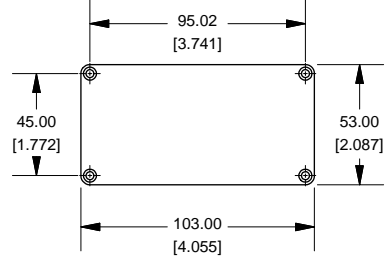

Extrusion

Slot Details

End Plate

1455N1201

Open Bezel

Note	
Purchased assembly includes box, belly plate, choice of bezel, cover screws and self adhesive rubber feet. Box made from Extruded Aluminum 6063.	
PART NUMBERS	
1455N1201 Open Bezel with Aluminum End Plate	
Clear Anodized	1455N1201
Black Anodized	1455N1201BK
ACCESSORIES	
Cover Screws (Pkg 100)	1455MS100
#6 Self Tapping Nickel Plated Screws	1455MS100BK
Black Cover Screws (Pkg 100)	1455MS100BK
#6 Self Tapping Nickel Plated Screws	1455MS100BK
Aluminum End Plates (Pkg 10)	1455NAL-10
Black Anodized Aluminum End Plates (Pkg 10)	1455NALBK-10
Open Plastic Bezels, Black (Pkg 10)	1455NBBK-10