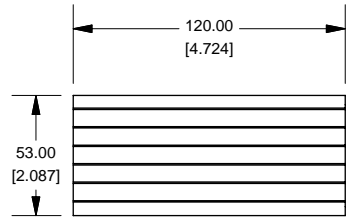

Extrusion

Slot Details

End Plate

1455N1201

Open Bezel

Note	
Purchased assembly includes box, belly plate, choice of bezel, cover screws and self adhesive rubber feet. Box made from Extruded Aluminum 6063.	
PART NUMBERS	
1455N1201 Open Bezel with Aluminum End Plate	
Clear Anodized	1455N1201
Black Anodized	1455N1201BK
ACCESSORIES	
Cover Screws (Pkg 100)	1455MS100
#6 Self Tapping Nickel Plated Screws	1455MS100BK
Black Cover Screws (Pkg 100)	1455MS100BK
#6 Self Tapping Nickel Plated Screws	1455MS100BK
Aluminum End Plates (Pkg 10)	1455NAL-10
Black Anodized Aluminum End Plates (Pkg 10)	1455NALBK-10
Open Plastic Bezels, Black (Pkg 10)	1455NBBK-10