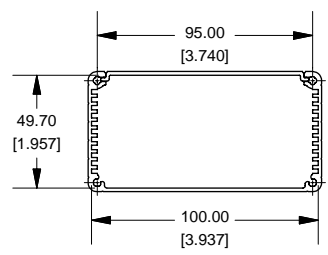

Extrusion

Slot Details

End Plate

1455N1201

Open Bezel

Note	
Purchased assembly includes box, belly plate, choice of bezel, cover screws and self adhesive rubber feet. Box made from Extruded Aluminum 6063.	
PART NUMBERS	
1455N1201 Open Bezel with Aluminum End Plate	
Clear Anodized	1455N1201
Black Anodized	1455N1201BK
ACCESSORIES	
Cover Screws (Pkg 100)	1455MS100
#6 Self Tapping Nickel Plated Screws	1455MS100BK
Black Cover Screws (Pkg 100)	1455MS100BK
#6 Self Tapping Nickel Plated Screws	1455MS100BK
Aluminum End Plates (Pkg 10)	1455NAL-10
Black Anodized Aluminum End Plates (Pkg 10)	1455NALBK-10
Open Plastic Bezels, Black (Pkg 10)	1455NBBK-10