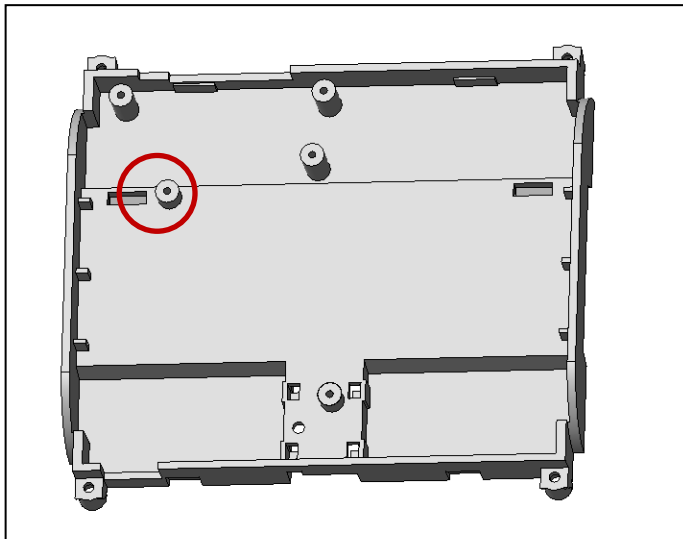

MR6/BMX-R1

HOLES ON THE FRONT: USB; ETHERNET
HOLES ON THE REAR: SD MEMORY; POWER SUPPLY

BASE FOR RASPBERRY – SCREW FASTENING

CUSTODIA MODULARE GUIDA DIN – MR6/BMX

DIN RAIL MODULAR ENCLOSURE – MR6/BMX

DIN TRAGSCHIENEN GEHÄUSE – MR6/BMX