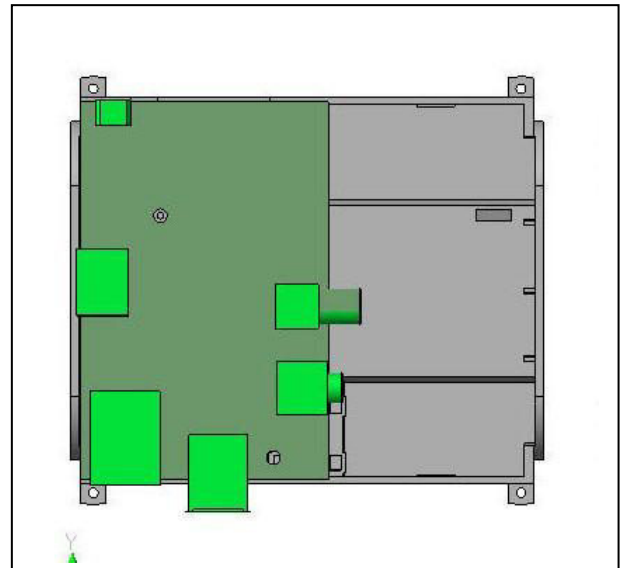

MR6/BMX-R1

HOLES ON THE FRONT: USB; ETHERNET
HOLES ON THE REAR: SD MEMORY; POWER SUPPLY

BASE FOR RASPBERRY – SCREW FASTENING

CUSTODIA MODULARE GUIDA DIN – MR6/BMX

DIN RAIL MODULAR ENCLOSURE – MR6/BMX

DIN TRAGSCHIENEN GEHÄUSE – MR6/BMX