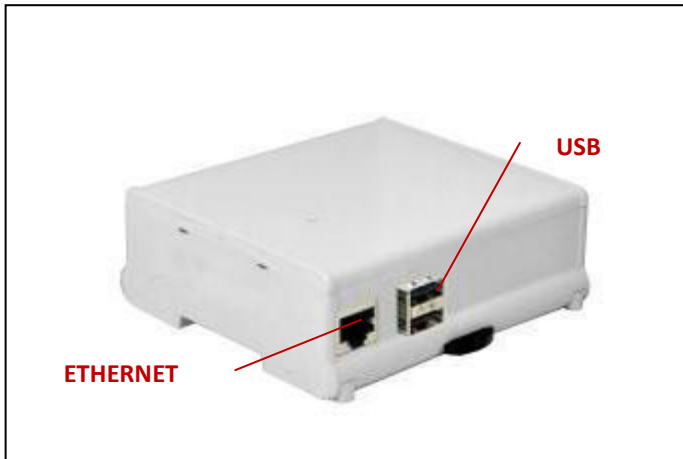

MR6/BMX-R1

HOLES ON THE FRONT: USB; ETHERNET
HOLES ON THE REAR: SD MEMORY; POWER SUPPLY

BASE FOR RASPBERRY – SCREW FASTENING

CUSTODIA MODULARE GUIDA DIN – MR6/BMX

DIN RAIL MODULAR ENCLOSURE – MR6/BMX

DIN TRAGSCHIENEN GEHÄUSE – MR6/BMX