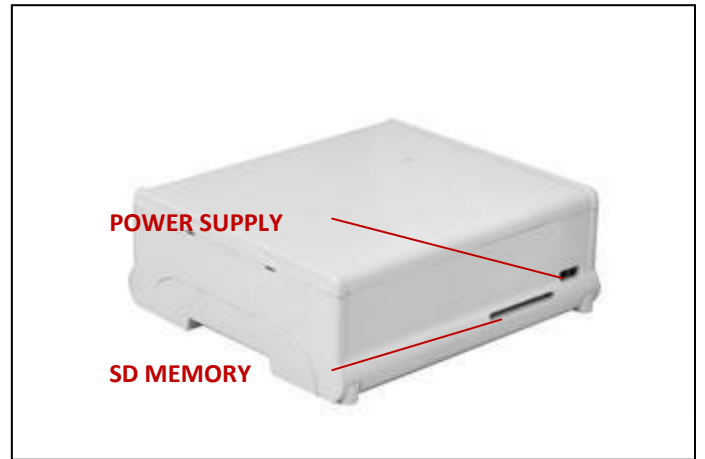

MR6/BMX-R1

HOLES ON THE FRONT: USB; ETHERNET
HOLES ON THE REAR: SD MEMORY; POWER SUPPLY

BASE FOR RASPBERRY – SCREW FASTENING

CUSTODIA MODULARE GUIDA DIN – MR6/BMX

DIN RAIL MODULAR ENCLOSURE – MR6/BMX

DIN TRAGSCHIENEN GEHÄUSE – MR6/BMX