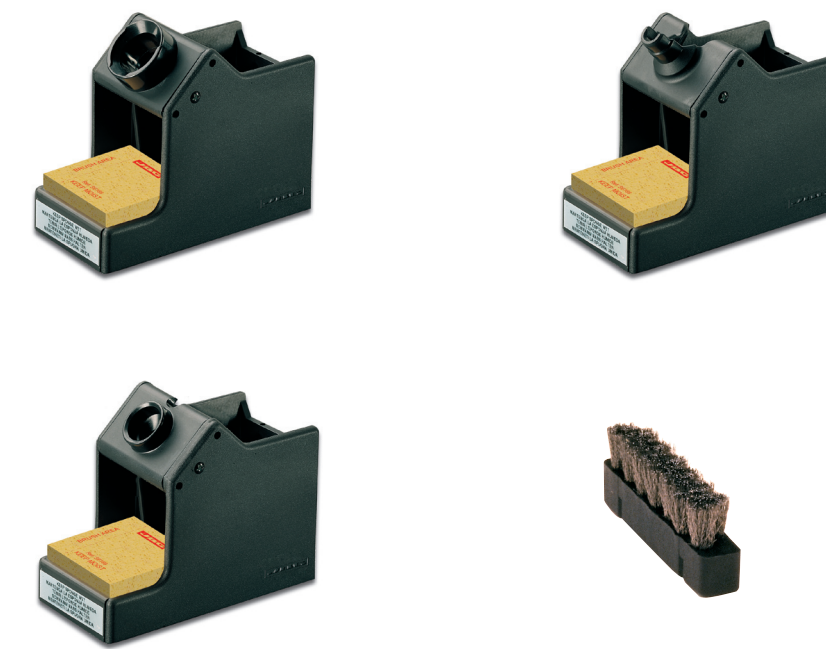

SL2020  
TEMPERATURE  
CONTROLLED IRON

PENCIL LINE SOLDERING AND DESOLDERING IRONS

SENIOR LINE SOLDERING IRONS

PENCIL IRONS  
SOLDADORES LAPIZ  
FERS CRAYON  
STIFT-LÖTKOLBEN  
SALDATORI STILO

55N PULSMATIC SOLDER FEED IRON

IN2100 QUICK SOLDERING IRON

STANDS

HAND TOOLS

DU1191 DESOLDERING PUMP

SG1070 GAS SOLDERING IRON