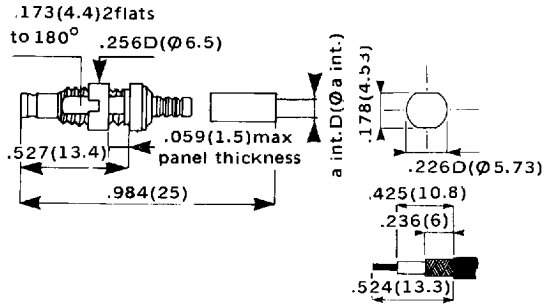

STRAIGHT BULKHEAD JACKS

CABLE	.102D 50 Ω (Ø2.6) 75 Ω	S 2
PART NO	R 118 311 215	R 118 312 215
Dia. a	.115(2.92)	.181(4.6)
Assembly code	M 04	M 04

STRAIGHT BULKHEAD JACKS

CABLE	.102D 50 Ω (Ø2.6) 75 Ω	S 3 + S 4
PART NO	R 120 311 215	R 120 333 215
Dia. a	.115(2.92)	.198(5.02)
Assembly code	M 04	M 04