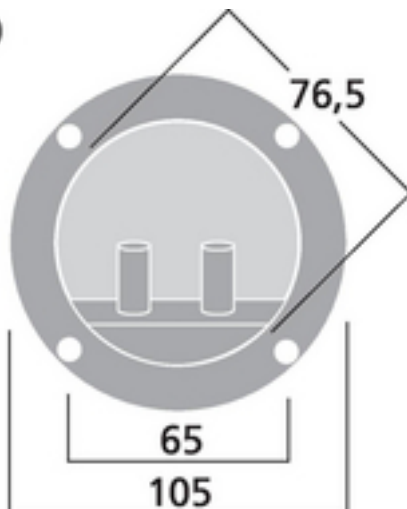

ST-960 - LS Screw Connector

ST-960

Speaker terminal

- With nickel-plated contacts
- For screwing as well as for 4 mm banana plugs
- Mounting cutout: \varnothing 76.5 mm

Technical data:

Description	: speaker terminal
Nominal value	: -
Type	: round
Colour	: black
Material	: plastic, nickel-plated contacts
Suitable for	: 4 mm banana plug
Power supply	: -
Admiss. ambient temp.	: 0-40 °C
Dimensions	: \varnothing 105 mm
Length	: -
Mounting dimensions	: \varnothing 76.5 mm
Weight	: 52 g
Connections	: -
Other features	: -
Packing unit	: 1
Packing dimensions (W x H x L)	: 0.105 x 0.04 x 0.105 m
Gross weight	: 0.052 kg
Net weight	: 0.052 kg