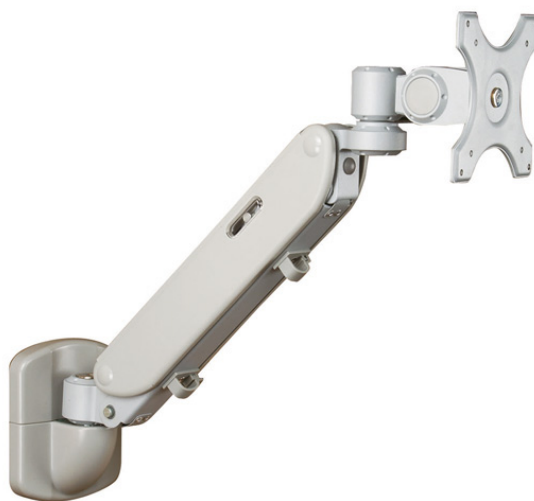

Datenblatt - Fiche technique - Data sheet

17.99.1128

VALUE LCD-Arm Gasfeder, Wandmontage,

VALUE Bras LCD à gaz, fixation murale,

VALUE LCD Monitor Arm Gas Spring, Wall Mount,

Item no.: 17.99.1128

VALUE TV Wall Arm, Gas Spring, silver

Features:

- Monitor can be adjusted: -20 degrees ~ +45 degrees
- Arm height adjustment to 270mm
- Mounts your LCD monitor onto the wall with a 49cm long arm
- Monitor can be tilted, swivelled and rotated
- Meets with VESA 75 x 75 or 100 x 100mm
- Weight capacity: Max. 4-8kgs for each screen