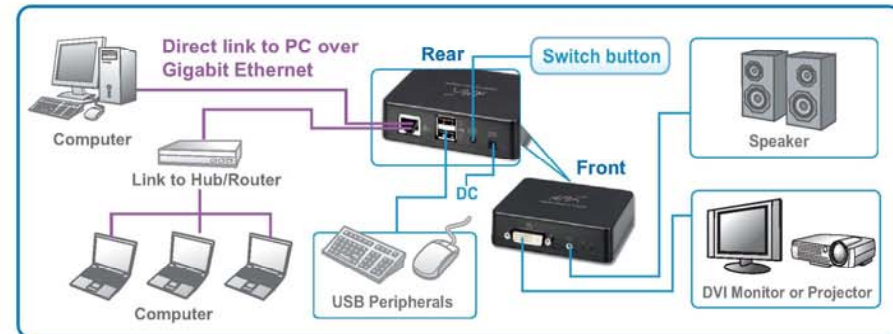

A/V over Gigabit Ethernet Adapter

Item no.: 14.01.3380

The A/V over Gigabit Ethernet Adapter enables you easily to connect monitor and projector from a computer. You may perform a high quality presentation and DVD video by high throughput of Gigabit Ethernet and have the content of your PC get access remotely. The display stations can be up 100 meters away from your computer with CAT6 cable.

Features

- Compatible with Gigabit Ethernet specification.
- Video applications on LCD monitor or projector shared through Gigabit Ethernet port.
- Display remote control.
- Resolution can be supported up to 1920x1080.
- Input: Gigabit Ethernet interface; Output: DVI interface.
- Long transmission distance up to 100 meters.
- Plug and play.

Specifications

- Compliant with IEEE 802.3ab
- Compliant with USB 1.1/2.0 Specification
- Supports 1 DVI port, 1 audio port and 2 downstream ports of USB 2.0
- Support 1 LED for LAN status and 1 LED for power status.
- Powered by external adapter (5V/2.5A).
- Housing: Plastic

Home Application

Can extend the content of PC from one monitor to another. Parents and children are able to watch different content of PC or laptop by it.