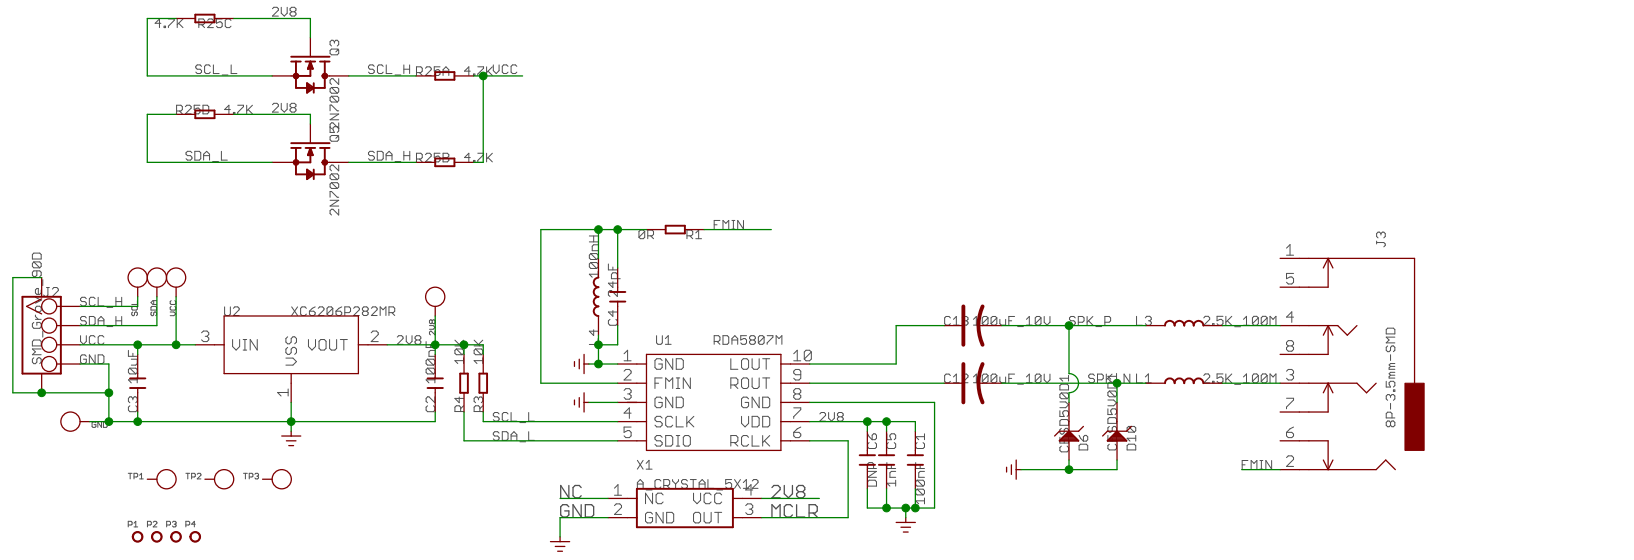

B

B

C

C

D

D

1

2

3

4

5

6

<h1>SeeedStudio</h1>		
TITLE: Grove I2C FM Receiver v1.1		
Design: Wangcf	Check: Bruce	
Date: 14/11/28 22:36	Vision: v1.0	Sheet: 1/1