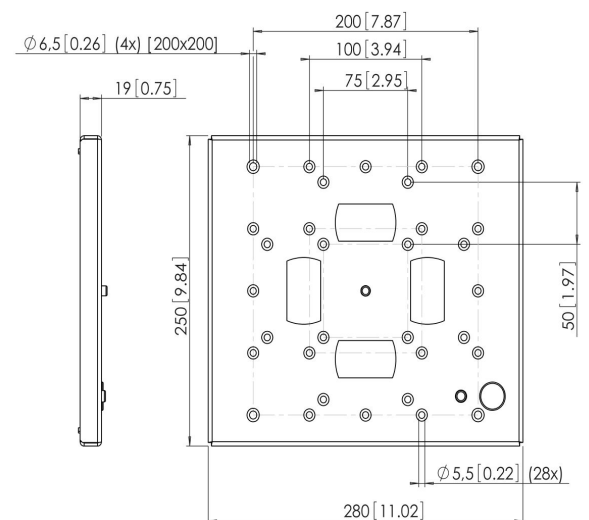

FAU 3125 Display interface silver

The FAU 3125 universal flat display interface can be used to mount a LCD/Plasma TV (with VESA MIS-D-E) to the wall, ceiling or floor (in combination with other modular parts).

FAU 3125 Display interface silver

Specifications

Article number (SKU)	7331254
Colour	Silver
EAN single box	8712285307409
TÜV certified	Yes
Guarantee	5 years
Max. weight load (kg/Lbs)	60 / 132.28
Max. bolt size	M6
Max. height of interface (mm)	250
Max. width of interface (mm)	280
Max. screen size (inch)	40
Min. screen size (inch)	23