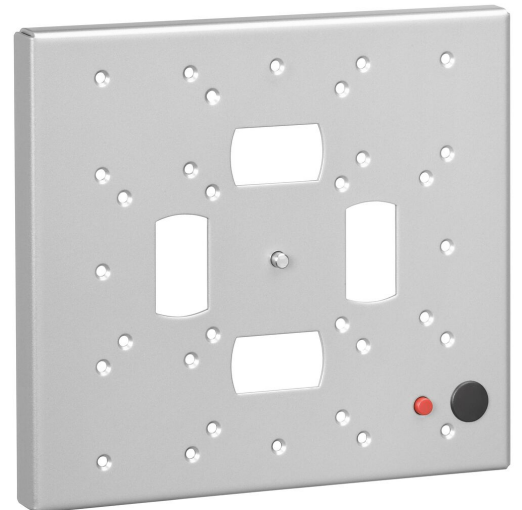

FAU 3125 Display interface silver

The FAU 3125 universal flat display interface can be used to mount a LCD/Plasma TV (with VESA MIS-D-E) to the wall, ceiling or floor (in combination with other modular parts).

FAU 3125 Display interface silver

Specifications

Article number (SKU)	7331254
Colour	Silver
EAN single box	8712285307409
TÜV certified	Yes
Guarantee	5 years
Max. weight load (kg/Lbs)	60 / 132.28
Max. bolt size	M6
Max. height of interface (mm)	250
Max. width of interface (mm)	280
Max. screen size (inch)	40
Min. screen size (inch)	23