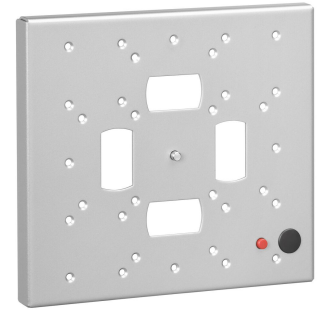

FAU 3125 Display interface silver

The FAU 3125 universal flat display interface can be used to mount a LCD/Plasma TV (with VESA MIS-D-E) to the wall, ceiling or floor (in combination with other modular parts).

FAU 3125 Display interface silver

Specifications

Article number (SKU)	7331254
Colour	Silver
EAN single box	8712285307409
TÜV certified	Yes
Guarantee	5 years
Max. weight load (kg/Lbs)	60 / 132.28
Max. bolt size	M6
Max. height of interface (mm)	250
Max. width of interface (mm)	280
Max. screen size (inch)	40
Min. screen size (inch)	23